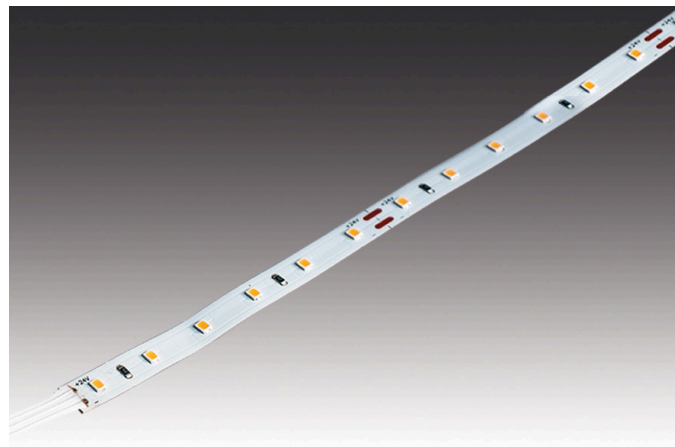

Premium-Tape

Self-adhesive, with brilliant colour rendering LED Premium-Tape 5m 300 LED 20W nw

Description:

Flexible LED tape on roll with light color neutral white 4000 K, quick and easy installation by the already applied double-sided 3M tape, supply cable 2,5m already attached, the tape can be cut every 100 mm (see marking). Then the tape can be contacted again without soldering with the connection clip or the cables, optional accessories: glass edge profile for lateral light supply of glass panes, corner profile, cover profiles, milled profiles or mounting profiles, controller with radio remote control, DALI, Sonar, ZigBee or WiFi app

Connection: LED-Trafo DC 24 V
Life: L70/B10 >= 50.000 h
Light colour: 4000 K neutral white
Beam angle: 120°
Energy efficiency: LED: 85 lm/W; luminaire: 288 lm/m (72 lm/W)
Energy efficiency class: G
Colour rendering: Ra/CRI >= 98
Symbols: CE, MM, IP20, SK III
EAN-No.: 4051268114431
Weight: 0,08 kg

Special features:

- max. 10 m (version 20 W) on one supply cable, quick and easy installation due to double-sided adhesive tape
- Tapes can be shortened at 100 mm (version 300 LED) intervals according to the marks
- afterwards the Tapes can be reconnected without soldering (1200 80 W up to 3 m max.) with the connecting clips or cables

Premium-Tape

	120°	Ø	20W	40W	80W
0,5m		650	652 lx	1228 lx	2396 lx
1,0m		1300	163 lx	307 lx	599 lx
1,5m		1950	72 lx	136 lx	266 lx
2,0m		2600	41 lx	77 lx	150 lx
2,5m		3250	26 lx	49 lx	96 lx

Order number:
20202450103