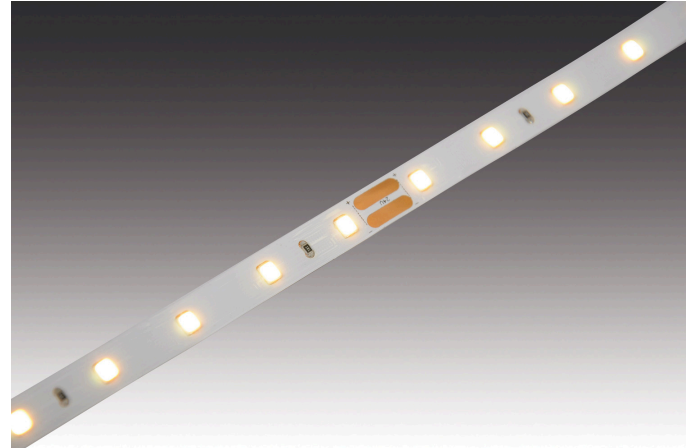

Basic-Tape 2

Self-adhesive, with high colour rendering LED Basic-Tape 2 5m 300 LED 20W ww

Description:

Flexible LED tape on roll, light colour warm white approx. 3000 K, quick and easy installation by the already applied double-sided 3M adhesive tape, supply cable 2,5 m already attached, the tape can be cut every 100 mm (see marking). Afterwards the tape can be contacted again without soldering with the connection clip or the cables, optional accessories: dimmable transformer with radio remote control or 1-10V dimmer, glass edge profile for lateral light feed of glass panes, corner profile, mounting profile, cover profile or milled profile

Connection: LED-Trafo DC 24 V
Life: L70/B10 >= 50.000 h
Light colour: 3000 K warm white
Beam angle: 120°
Energy efficiency: LED 120 lm/W luminaire: 412 lm/m (103 lm/W)
Energy efficiency class: F
Colour rendering: Ra/CRI >= 95
Symbols: CE, MM, UL, IP20, SK III
EAN-No.: 4051268118361
Weight: 0,08 kg

Special features:

- max. 10 m (version 20 W) on one supply cable
- quick and easy installation due to double-sided adhesive tape
- tapes can be shortened at 100 mm (version 300 LED) intervals according to the marks
- afterwards the tapes can be reconnected without soldering (1200 80 W up to 3 m max.) with the connecting clips or cables

Basic Tape 2

	120°	Ø	20W	40W	80W	120W
0,5m		650	812 lx	1524 lx	2972 lx	4572 lx
1,0m		1300	203 lx	381 lx	743 lx	1143 lx
1,5m		1950	90 lx	169 lx	330 lx	507 lx
2,0m		2600	51 lx	95 lx	186 lx	285 lx
2,5m		3250	32 lx	61 lx	119 lx	183 lx