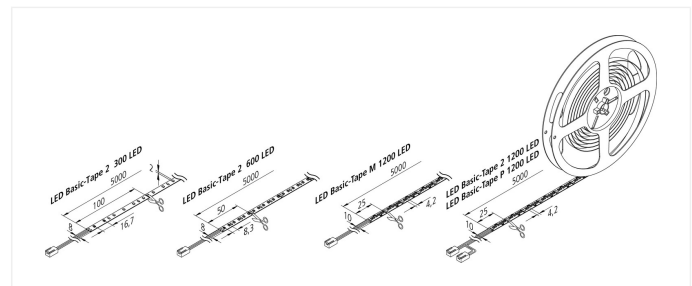

Basic-Tape 2

Self-adhesive, with high colour rendering LED Basic-Tape 2 5m 300 LED 20W ww

Description:

Flexible LED tape on roll, light colour warm white approx. 3000 K, quick and easy installation by the already applied double-sided 3M adhesive tape, supply cable 2,5 m already attached, the tape can be cut every 100 mm (see marking). Afterwards the tape can be contacted again without soldering with the connection clip or the cables, optional accessories: dimmable transformer with radio remote control or 1-10V dimmer, glass edge profile for lateral light feed of glass panes, corner profile, mounting profile, cover profile or milled profile

Connection: LED-Trafo DC 24 V
Life: L70/B10 >= 50.000 h
Light colour: 3000 K warm white
Beam angle: 120°
Energy efficiency: LED 120 lm/W luminaire: 412 lm/m (103 lm/W)
Energy efficiency class: F
Colour rendering: Ra/CRI >= 95
Symbols: CE, MM, UL, IP20, SK III
EAN-No.: 4051268118361
Weight: 0,08 kg

Special features:

- max. 10 m (version 20 W) on one supply cable
- quick and easy installation due to double-sided adhesive tape
- tapes can be shortened at 100 mm (version 300 LED) intervals according to the marks
- afterwards the tapes can be reconnected without soldering (1200 80 W up to 3 m max.) with the connecting clips or cables

Basic Tape 2

	120°	Ø	20W	40W	80W	120W
0,5m		650	812 lx	1524 lx	2972 lx	4572 lx
1,0m		1300	203 lx	381 lx	743 lx	1143 lx
1,5m		1950	90 lx	169 lx	330 lx	507 lx
2,0m		2600	51 lx	95 lx	186 lx	285 lx
2,5m		3250	32 lx	61 lx	119 lx	183 lx