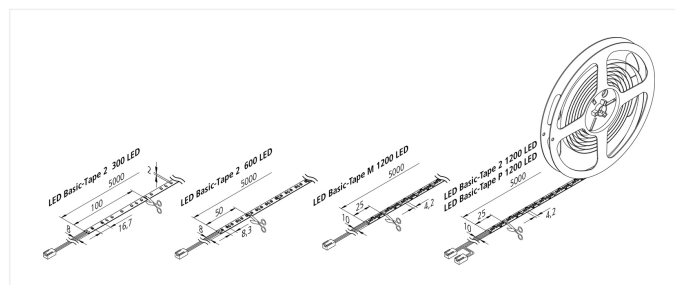

Basic-Tape 2

Self-adhesive, with high colour rendering LED Basic-Tape 2 5m 600 LED 40W nw

Description:

Flexible LED tape on roll, light colour neutral white approx. 4000 K, quick and easy installation by the already applied double-sided 3M adhesive tape, supply cable 2,5 m already attached, the tape can be cut every 50 mm (see marking). Afterwards the tape can be contacted again without soldering with the connection clip or the cables, optional accessories: dimmable transformer with radio remote control or 1-10V dimmer, glass edge profile for lateral light feed of glass panes, corner profile, mounting profile, cover profile or milled profile

Connection: LED-Trafo DC 24 V
Life: L70/B10 >= 50.000 h
Light colour: 4000 K neutral white
Beam angle: 120°
Energy efficiency: LED 120 lm/W luminaire: 824 lm/m (103 lm/W)
Energy efficiency class: F
Colour rendering: Ra/CRI >= 95
Symbols: CE, MM, UL, IP20, SK III
EAN-No.: 4051268118408
Weight: 0,08 kg

Special features:

- max. 6 m (version 40 W) on one supply cable
- quick and easy installation due to double-sided adhesive tape
- tapes can be shortened at 50 mm (version 600 LED) intervals according to the marks
- afterwards the tapes can be reconnected without soldering (1200 80 W up to 3 m max.) with the connecting clips or cables

Basic Tape 2

	120°	Ø	20W	40W	80W	120W
0,5m		650	812 lx	1524 lx	2972 lx	4572 lx
1,0m		1300	203 lx	381 lx	743 lx	1143 lx
1,5m		1950	90 lx	169 lx	330 lx	507 lx
2,0m		2600	51 lx	95 lx	186 lx	285 lx
2,5m		3250	32 lx	61 lx	119 lx	183 lx