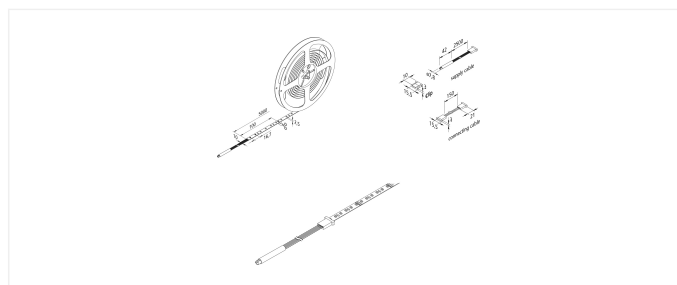

RGBW Tape

Self-adhesive, with varying colours LED RGBW Tape 2,5m 150 LED 47W

Description:

flexible LED-strip, besides RGB also "real" xw (extra warm white), quick and easy installation due to double-sided adhesive tape and clips, supply cable easy to attach, the tape can be shortened every 100 mm (marks between the LEDs). Afterwards the tape can be reconnected without soldering with the connecting clip or the cable, accessories available: Profiles for glass shelves to stick on glass shelves, mounting profile, cover profile or mounting profile

Connection: LED-Trafo DC 24 V
Life: L70/B10 >= 40.000 h
Light colour: coloured (RGB/W) adjustable
Beam angle: 120°
Energy efficiency: luminaire RGB / white: 530 / 330 lm/m (49 lm/W)
Symbols: CE, MM, IP20, SK III
EAN-No.: 4051268231251
Weight: 0,13 kg

RGBW Tape

| | 120° | Ø | R | G | B | RGB | xw |
|------|------|------|--------|--------|--------|--------|--------|
| 0,5m | | 650 | 200 lx | 508 lx | 124 lx | 832 lx | 728 lx |
| 1,0m | | 1300 | 50 lx | 127 lx | 31 lx | 208 lx | 182 lx |
| 1,5m | | 1950 | 22 lx | 56 lx | 14 lx | 92 lx | 81 lx |
| 2,0m | | 2600 | 13 lx | 32 lx | 8 lx | 52 lx | 46 lx |
| 2,5m | | 3250 | 8 lx | 20 lx | 5 lx | 33 lx | 29 lx |