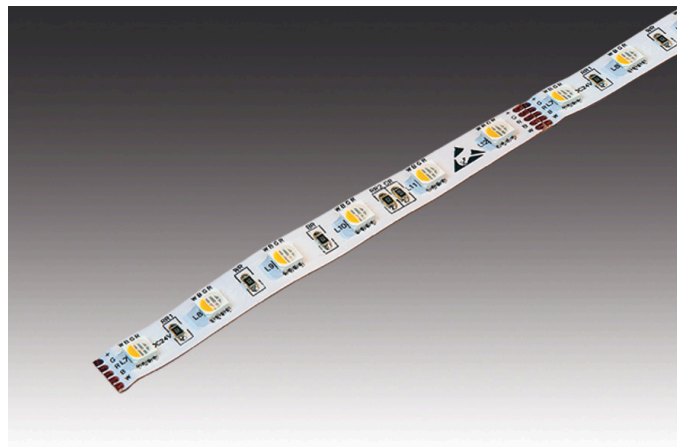

RGBW Tape

Self-adhesive, with varying colours LED RGBW Tape 2,5m 150 LED 47W

Description:

flexible LED-strip, besides RGB also "real" xw (extra warm white), quick and easy installation due to double-sided adhesive tape and clips, supply cable easy to attach, the tape can be shortened every 100 mm (marks between the LEDs). Afterwards the tape can be reconnected without soldering with the connecting clip or the cable, accessories available: Profiles for glass shelves to stick on glass shelves, mounting profile, cover profile or mounting profile

Connection: LED-Trafo DC 24 V
Life: L70/B10 >= 40.000 h
Light colour: coloured (RGB/W) adjustable
Beam angle: 120°
Energy efficiency: luminaire RGB / white: 530 / 330 lm/m (49 lm/W)
Symbols: CE, MM, IP20, SK III
EAN-No.: 4051268231251
Weight: 0,13 kg