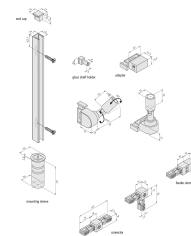

**Connection:** LED-Trafo DC 24 V  
**Life:** L70/B10 >= 50.000 h  
**Light colour:** 3000 K warm white  
**Beam angle:** 10° / 30°  
**Energy efficiency:** LED: 88 lm/W; luminaire: 80 lm (53 lm/W)  
**Colour rendering:** Ra/CRI >= 90  
**Symbols:** CE, MM, UL, IP20, SK III  
**EAN-No.:** 4051268127554  
**Weight:** 0,045 kg

### Drilling hole

20mm

**Order number:**  
20202560302

article in stock