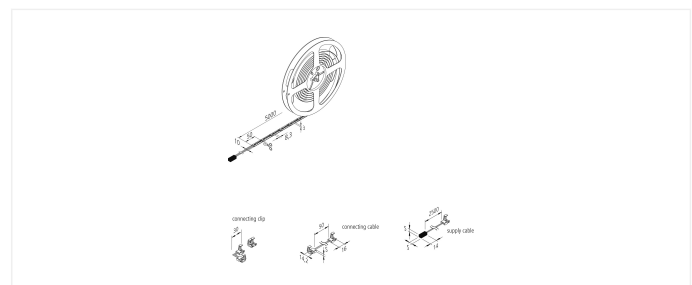

### Description:

Flexible LED tape on roll with adjustable light color, light color adjustable between 2700K and 5000K, quick and easy installation by the already applied double-sided 3M tape, supply cable 2,5m already attached, the tape can be cut every 50 mm (see marking). Then the tape can be contacted again without soldering with the connection clip or the cables, optional accessories: glass edge profile for lateral light supply of glass panes, corner profile, cover profiles, milled profiles or mounting profiles, controller with radio remote control DALI, ZigBee or WiFi app

**Connection:** LED-Trafo DC 24 V  
**Life:** L70/B10 >= 50.000 h  
**Light colour:** 2700 – 5000 K (Dynamic) adjustable  
**Beam angle:** 120°  
**Energy efficiency:** LED: 129 lm/W; luminaire: 1470 lm/m (100 lm/W)  
**Energy efficiency class:** F  
**Colour rendering:** Ra/CRI >= 80  
**Symbols:** CE, MM, IP20, SK III  
**EAN-No.:** 4051268129442  
**Weight:** 0,12 kg

### Special features:

- max. 5 m on one supply cable
- quick and easy installation due to double-sided adhesive tape
- tapes can be shortened at 50 mm intervals (marking underneath the adhesive foil)
- colour appearance between 2700K (xw) and 5000K (cw) adjustable

### Dynamic Tape

	120°	Ø	xw	nw	cw
0,5m		650	2672 lx	2848 lx	3008 lx
1,0m		1300	668 lx	712 lx	752 lx
1,5m		1950	297 lx	316 lx	334 lx
2,0m		2600	167 lx	178 lx	188 lx
2,5m		3250	107 lx	114 lx	120 lx

**Order number:**  
20202601301