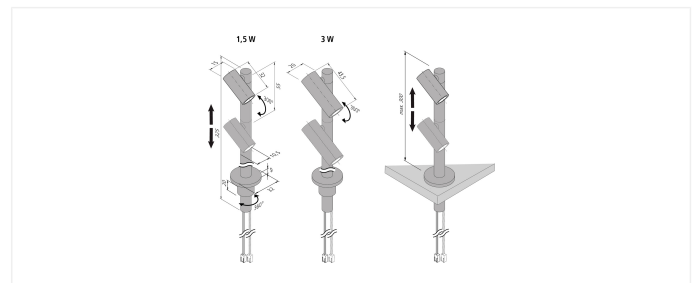

Drilling hole

15mm