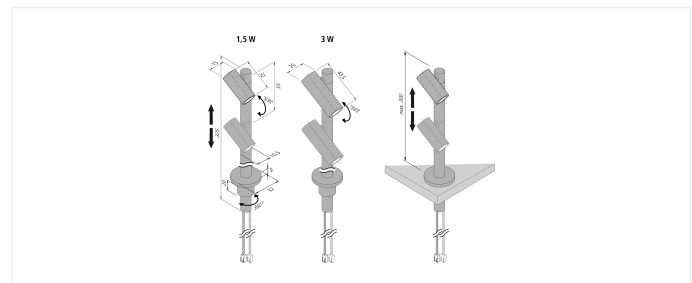

Drilling hole

15mm