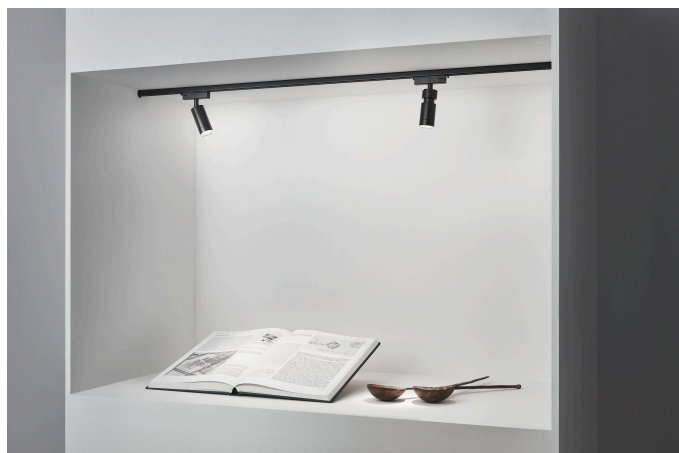

## Track Spot

Dimmable aluminium track spotlight LED Track Spot 7,7W ww anodized aluminium

### Description:

LED showcase luminaire for power rail, colour appearance warm white approx. 3000K, Accessory: feeder element, connector, corner connector, end cap, mounting sleeve for vertical use of the track in a glass cabinet, glass shelf holder, by combining different light colours, you can set various materials into the spotlight

**Connection:** LED-Trafo DC 24 V

**Life:** L70/B10 >= 60.000 h

**Light colour:** 3000 K warm white

**Beam angle:** 10° - 40°

**Energy efficiency:** LED 120 lm/W; luminaire: 308 lm (40 lm/W)

**Colour rendering:** Ra/CRI >= 90

### Special features:

- beam angle adjustable from 10° to 40°
- dimmable spot