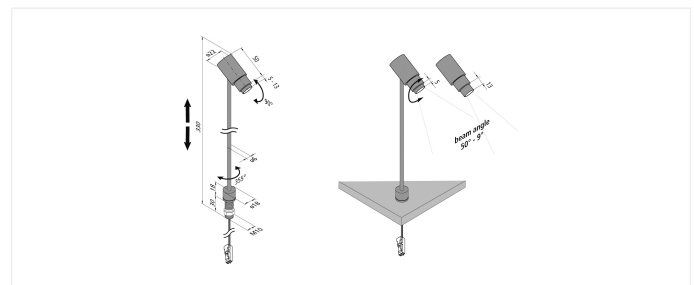

Zoom

Focusable aluminium showcase spot LED Zoom 1,0W ww black

Description:

rotate and swivel LED spot, shielding angle adjustable from 9 to 50°, height up 300mm continuously adjustable, metal housing, colour appearance warm white approx. 3000K, connecting cable 2,5m with LED 24 plug, to operate with 350mA transformer (double output)

Connection: LED-Trafo DC 350 mA
Life: L90/B10 >= 35.000 h
Light colour: 3000 K warm white
Beam angle: 9° - 50°
Energy efficiency: LED: 112 lm/W; luminaire: 50 lm (50 lm/W)
Energy efficiency class: G
Colour rendering: Ra/CRI >= 90
Symbols: CE, MM, IP20, SK III
EAN-No.: 4051268193412
Weight: 0,088 kg

Special features:

- height infinitely variable up to 300 mm
- 355° rotating and swiveling by 90°
- adjustable beam angle 9 to 50°

Zoom

	9°-50°	Ø	350mA
0,5m		100-410	6300-432 lx
1,0m		200-820	1575-108 lx
1,5m		300-1230	700-48 lx
2,0m		400-1640	394-27 lx
2,5m		500-2050	252-17 lx

Drilling hole

10,5mm

Order number:
20202990302

limited availability

available versions

Choose from the options below. The currently selected one is highlighted in color.

article number	description	colour of housing	light colour
20202990102	LED Zoom 1,0W ww anodized aluminium	anodized aluminium	3000 K warm white
20202990103	LED Zoom 1,0W nw anodized aluminium	anodized aluminium	4000 K neutral white
20202990302	LED Zoom 1,0W ww black	black	3000 K warm white
20202990303	LED Zoom 1,0W nw black	black	4000 K neutral white