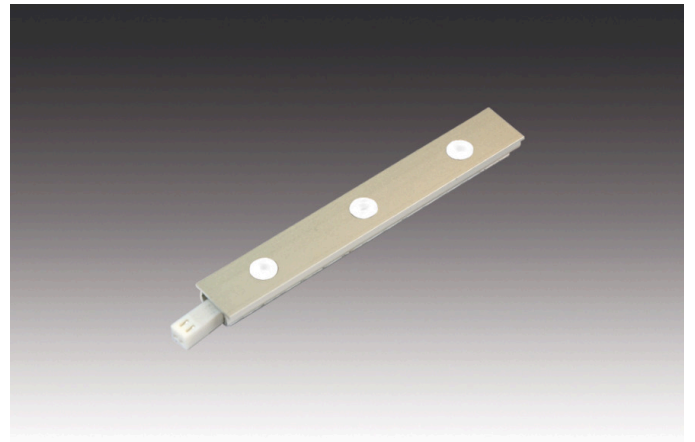

LED-2-Link Pixel

Small, focused recessed showcase spot LED 2 Link Pixel 3x 1,2W ww anodized aluminium

Description:

combinable LED strip, metal housing, light appearance warm white approx. 3000K, feed-through wiring with LED 24 plug + LED 24 connector, optional accessories: various recessed and surface-mounted profiles as well as combinable with different kinds of luminaires, Dim-Controller with remote control, 1-10V, DALI, ZigBee, Sonar or WiFi

Connection: LED-Trafo DC 24 V

Life: L90/B10 >= 60.000 h

Light colour: 3000 K warm white

Beam angle: 35°

Energy efficiency: LED 102 lm/W; luminaire: 205 lm (57 lm/W)

Colour rendering: Ra/CRI >= 95

Symbols: CE, MM, UL, IP20, SK III

EAN-No.: 4051268164719

Weight: 0,013 kg

Special features:

- max. 48W per supply cable

LED-2-Link Pixel

35°	Ø	ww	nw
0,5m	280	1620 lx	1780 lx
1,0m	560	405 lx	445 lx
1,5m	840	180 lx	198 lx
2,0m	1120	101 lx	111 lx
2,5m	1400	65 lx	71 lx