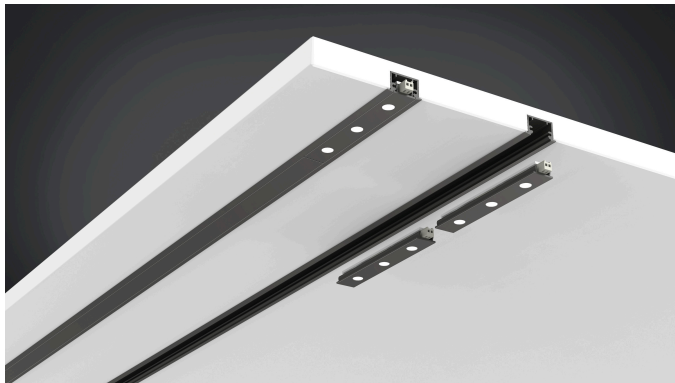

LED-2-Link Pixel

Small, focused recessed showcase spot LED 2 Link Pixel 3x 1,2W ww anodized aluminium

Description:

combinable LED strip, metal housing, light appearance warm white approx. 3000K, feed-through wiring with LED 24 plug + LED 24 connector, optional accessories: various recessed and surface-mounted profiles as well as combinable with different kinds of luminaires, Dim-Controller with remote control, 1-10V, DALI, ZigBee, Sonar or WiFi

Connection: LED-Trafo DC 24 V

Life: L90/B10 >= 60.000 h

Light colour: 3000 K warm white

Beam angle: 35°

Energy efficiency: LED 102 lm/W; luminaire: 205 lm (57 lm/W)

Colour rendering: Ra/CRI >= 95

Symbols: CE, MM, UL, IP20, SK III

EAN-No.: 4051268164719

Weight: 0,013 kg

Special features:

- max. 48W per supply cable

LED-2-Link Pixel

35°	Ø	ww	nw
0,5m	280	1620 lx	1780 lx
1,0m	560	405 lx	445 lx
1,5m	840	180 lx	198 lx
2,0m	1120	101 lx	111 lx
2,5m	1400	65 lx	71 lx