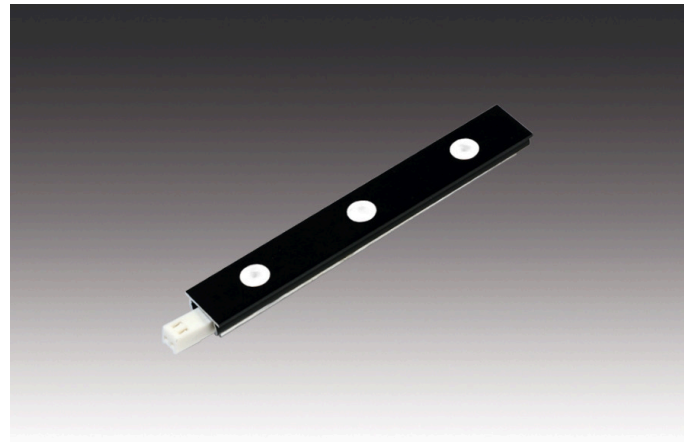

LED-2-Link Pixel

Small, focused recessed showcase spot LED 2 Link Pixel 3x 1,2W ww black

Description:

combinable LED strip, metal housing, light appearance warm white approx. 3000K, feed-through wiring with LED 24 plug + LED 24 connector, optional accessories: various recessed and surface-mounted profiles as well as combinable with different kinds of luminaires, Dim-Controller with remote control, 1-10V, DALI, ZigBee, Sonar or WiFi

Connection: LED-Trafo DC 24 V

Life: L90/B10 >= 60.000 h

Light colour: 3000 K warm white

Beam angle: 35°

Energy efficiency: LED 102 lm/W; luminaire: 205 lm (57 lm/W)

Colour rendering: Ra/CRI >= 95

Symbols: CE, MM, UL, IP20, SK III

EAN-No.: 4051268164733

Weight: 0,013 kg

Special features:

- max. 48W per supply cable

LED-2-Link Pixel

35°	Ø	ww	nw
0,5m	280	1620 lx	1780 lx
1,0m	560	405 lx	445 lx
1,5m	840	180 lx	198 lx
2,0m	1120	101 lx	111 lx
2,5m	1400	65 lx	71 lx