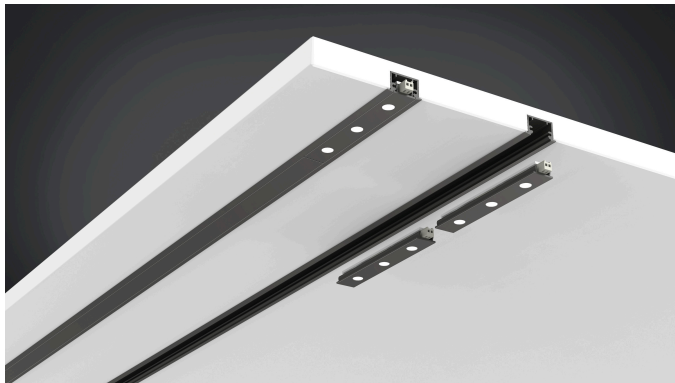

LED-2-Link Pixel

Small, focused recessed showcase spot LED 2 Link Pixel 3x 1,2W ww black

Description:

combinable LED strip, metal housing, light appearance warm white approx. 3000K, feed-through wiring with LED 24 plug + LED 24 connector, optional accessories: various recessed and surface-mounted profiles as well as combinable with different kinds of luminaires, Dim-Controller with remote control, 1-10V, DALI, ZigBee, Sonar or WiFi

Connection: LED-Trafo DC 24 V

Life: L90/B10 >= 60.000 h

Light colour: 3000 K warm white

Beam angle: 35°

Energy efficiency: LED 102 lm/W; luminaire: 205 lm (57 lm/W)

Colour rendering: Ra/CRI >= 95

Symbols: CE, MM, UL, IP20, SK III

EAN-No.: 4051268164733

Weight: 0,013 kg

Special features:

- max. 48W per supply cable

LED-2-Link Pixel

35°	Ø	ww	nw
0,5m	280	1620 lx	1780 lx
1,0m	560	405 lx	445 lx
1,5m	840	180 lx	198 lx
2,0m	1120	101 lx	111 lx
2,5m	1400	65 lx	71 lx