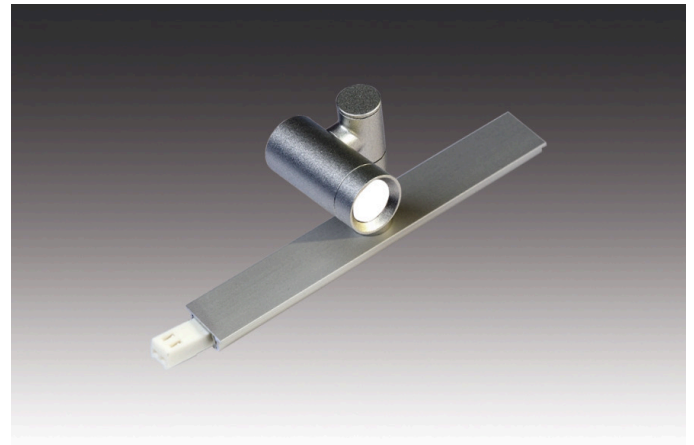

LED-2-Link Spot

Rotate and swivel aluminium showcase spotlight LED 2 Link Spot 1x 1,5W ww anodized aluminium

Description:

rotate and swivel LED Spot, combinable, metal housing, light appearance warm white approx. 3000K, feed-through wiring with LED 24 plug + LED 24 connector, optional accessories: various recessed and surface-mounted profiles as well as combinable with different kinds of luminaires, Dim-Controller with remote control, 1-10V, DALI, ZigBee, Sonar or WiFi

Connection: LED-Trafo DC 24 V

Life: L90/B10 >= 60.000 h

Light colour: 3000 K warm white

Beam angle: 38°

Energy efficiency: LED 110 lm/W; luminaire: 80 lm (53 lm/W)

Colour rendering: Ra/CRI >= 90

Symbols: CE, MM, UL, IP20, SK III

EAN-No.: 4051268165563

Weight: 0,038 kg

Special features:

- 300° rotatable and swivelable by 300°
- max. 48 W per supply cable

LED-2-Link Spot

38°	Ø	ww	nw
0,5m	290	424 lx	520 lx
1,0m	580	106 lx	130 lx
1,5m	870	47 lx	58 lx
2,0m	1160	27 lx	33 lx
2,5m	1450	17 lx	21 lx