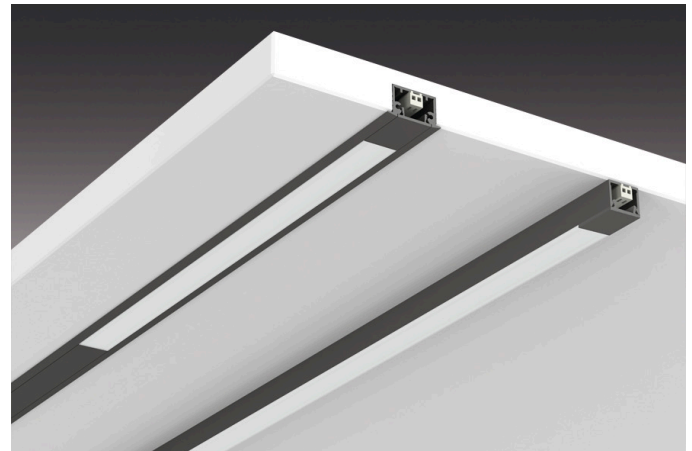

LED-2-Link Flood

Showcase system light panel elements LED-2-Link Flood 4,8W ww 300mm anodized aluminium

Description:

combinable luminaire with homogeneous planar light, light appearance warm white approx. 3000K, feed-through wiring with LED 24 plug + LED 24 connector, optional accessories: various recessed and surface-mounted profiles as well as combinable with different kinds of luminaires, Dim-Controller with remote control, 1-10V, DALI, ZigBee, Sonar or WiFi

Connection: LED-Trafo DC 24 V
Life: L90/B10 >= 60.000 h
Light colour: 3000 K warm white
Beam angle: 120°
Energy efficiency: LED 107 lm/W; luminaire: 935 lm/m (58 lm/W)
Energy efficiency class: G
Colour rendering: Ra/CRI >= 98
Symbols: CE, MM, UL, IP20, SK III
EAN-No.: 4051268165242
Weight: 0,026 kg

Special features:

- no visible luminous spots
- max. 60W per supply cable

Order number:
61002160102

limited availability

available versions

Choose from the options below. The currently selected one is highlighted in color.