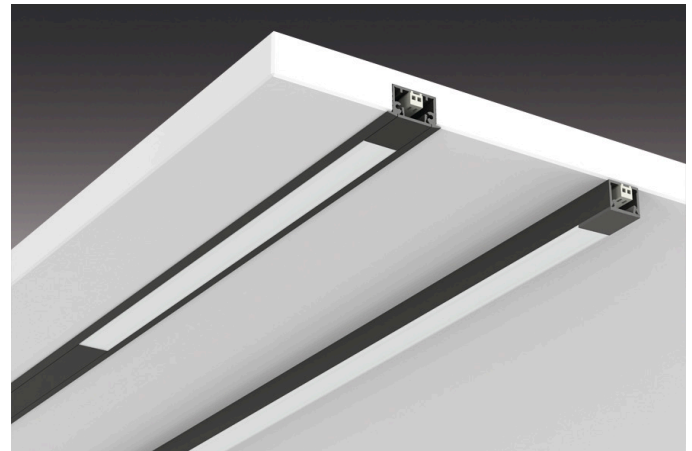

LED-2-Link Flood

Showcase system light panel elements LED-2-Link Flood 4,8W nw 300mm black

Description:

combinable luminaire with homogeneous planar light, light appearance neutral white approx. 4000K, feed-through wiring with LED 24 plug + LED 24 connector, optional accessories: various recessed and surface-mounted profiles as well as combinable with different kinds of luminaires, Dim-Controller with remote control, 1-10V, DALI, ZigBee, Sonar or WiFi

Connection: LED-Trafo DC 24 V
Life: L90/B10 >= 60.000 h
Light colour: 4000 K neutral white
Beam angle: 120°
Energy efficiency: LED 107 lm/W; luminaire: 935 lm/m (58 lm/W)
Energy efficiency class: G
Colour rendering: Ra/CRI >= 98
Symbols: CE, MM, UL, IP20, SK III
EAN-No.: 4051268165273
Weight: 0,026 kg

Special features:

- no visible luminous spots
- max. 60W per supply cable

Order number:
61002160303

limited availability

available versions

Choose from the options below. The currently selected one is highlighted in color.