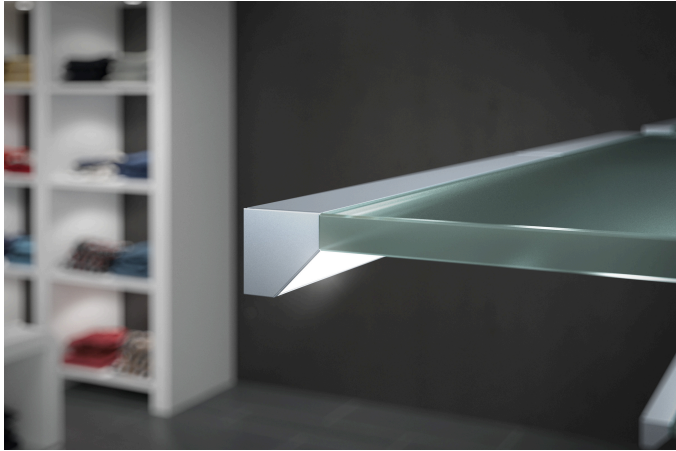

## Corner Profile

Aluminium LED Corner Profile 19mm 1m

### Description:

LED corner profile for integration of LED Line and Tapes, for cover profile 15mm slightly or highly matt on roll, optional accessories: self-adhesive magnetic tape for fitting to steel shelves

### Special features:

- For screwing, gluing or with magnetic tape. Also suitable for gluing on a glass bottom.

Order number:  
61500032001

limited availability