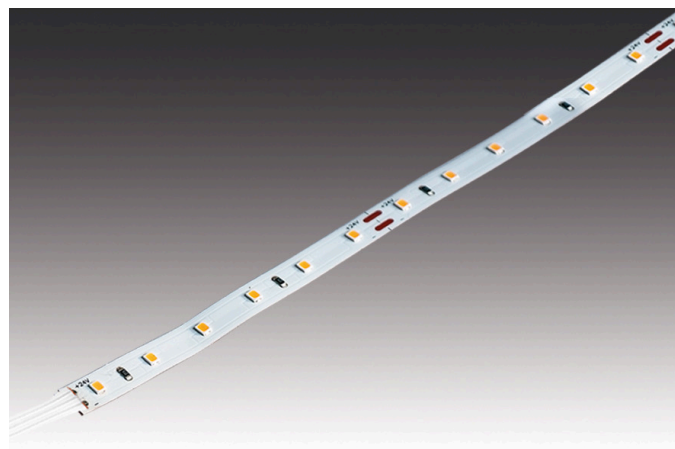

Premium-Tape

Self-adhesive, with brilliant colour rendering LED Premium-Tape 5m 300 LED 20W ww

Description:

Flexible LED tape on roll with light color warm white 3000 K, quick and easy installation by the already applied double-sided 3M tape, supply cable 2,5 m already attached, the tape can be cut every 100 mm (see marking). Then the tape can be contacted again without soldering with the connection clip or the cables, optional accessories: glass edge profile for lateral light supply of glass panes, corner profile, cover profiles, milled profiles or mounting profiles, controller with radio remote control, DALI, Sonar, ZigBee or WiFi app

Connection: LED-Trafo DC 24 V
Life: L70/B10 >= 50.000 h
Light colour: 3000 K warm white
Beam angle: 120°
Energy efficiency: LED: 85 lm/W; luminaire: 288 lm/m (72 lm/W)
Energy efficiency class: G
Colour rendering: Ra/CRI >= 98
Symbols: CE, MM, IP20, SK III
EAN-No.: 4051268114325
Weight: 0,08 kg

Special features:

- max. 10 m (version 20 W) on one supply cable, quick and easy installation due to double-sided adhesive tape
- Tapes can be shortened at 100 mm (version 300 LED) intervals according to the marks
- afterwards the Tapes can be reconnected without soldering (1200 80 W up to 3 m max.) with the connecting clips or cables

Premium-Tape

	120°	Ø	20W	40W	80W
0,5m		650	652 lx	1228 lx	2396 lx
1,0m		1300	163 lx	307 lx	599 lx
1,5m		1950	72 lx	136 lx	266 lx
2,0m		2600	41 lx	77 lx	150 lx
2,5m		3250	26 lx	49 lx	96 lx

Order number:
20202450102