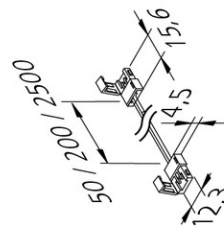

Special features:

- max. 10 m (version 20 W) on one supply cable, quick and easy installation due to double-sided adhesive tape
- Tapes can be shortened at 100 mm (version 300 LED) intervals according to the marks
- afterwards the Tapes can be reconnected without soldering (1200 80 W up to 3 m max.) with the connecting clips or cables

Premium-Tape

	120°	Ø	20W	40W	80W
0,5m		650	652 lx	1228 lx	2396 lx
1,0m		1300	163 lx	307 lx	599 lx
1,5m		1950	72 lx	136 lx	266 lx
2,0m		2600	41 lx	77 lx	150 lx
2,5m		3250	26 lx	49 lx	96 lx

Order number:
20202450102

article in stock

available versions

Choose from the options below. The currently selected one is highlighted in color.

article number	description	energy efficiency	light colour
20202450102	LED Premium-Tape 5m 300 LED 20W ww	LED: 85 lm/W; luminaire: 288 lm/m (72 lm/W)	3000 K warm white
20202450103	LED Premium-Tape 5m 300 LED 20W nw	LED: 85 lm/W; luminaire: 288 lm/m (72 lm/W)	4000 K neutral white
20202450202	LED Premium-Tape 5m 600 LED 40W ww	LED: 85 lm/W; luminaire: 576 lm/m (72 lm/W)	3000 K warm white
20202450203	LED Premium-Tape 5m 600 LED 40W nw	LED: 85 lm/W; luminaire: 576 lm/m (72 lm/W)	4000 K neutral white
20202450302	LED Premium-Tape 5m 1200 LED 80W ww	LED: 85 lm/W; luminaire: 1152 lm/m (72 lm/W)	3000 K warm white
20202450303	LED Premium-Tape 5m 1200 LED 80W nw	LED: 85 lm/W; luminaire: 1152 lm/m (72 lm/W)	4000 K neutral white

Order number: 20202450102

connecting clip

connecting cable
Tape 300 & 600

connecting cable
Tape 1200

supply cable
Tape 300 & 600

supply cable
Tape 1200