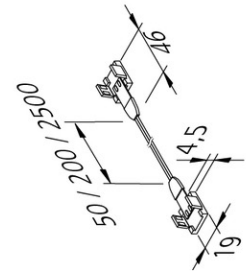

Premium-Tape

Self-adhesive, with brilliant colour rendering LED Premium-Tape 5m 300 LED 20W ww

Description:

Flexible LED tape on roll with light color warm white 3000 K, quick and easy installation by the already applied double-sided 3M tape, supply cable 2,5 m already attached, the tape can be cut every 100 mm (see marking). Then the tape can be contacted again without soldering with the connection clip or the cables, optional accessories: glass edge profile for lateral light supply of glass panes, corner profile, cover profiles, milled profiles or mounting profiles, controller with radio remote control, DALI, Sonar, ZigBee or WiFi app

Special features:

- max. 10 m (version 20 W) on one supply cable, quick and easy installation due to double-sided adhesive tape
- Tapes can be shortened at 100 mm (version 300 LED) intervals according to the marks
- afterwards the Tapes can be reconnected without soldering (1200 80 W up to 3 m max.) with the connecting clips or cables

Premium-Tape

	120°	Ø	20W	40W	80W
0,5m		650	652 lx	1228 lx	2396 lx
1,0m		1300	163 lx	307 lx	599 lx
1,5m		1950	72 lx	136 lx	266 lx
2,0m		2600	41 lx	77 lx	150 lx
2,5m		3250	26 lx	49 lx	96 lx

Order number:
20202450102

Order number: 20202450102

connecting clip

connecting cable
Tape 300 & 600

connecting cable
Tape 1200

supply cable
Tape 300 & 600

supply cable
Tape 1200