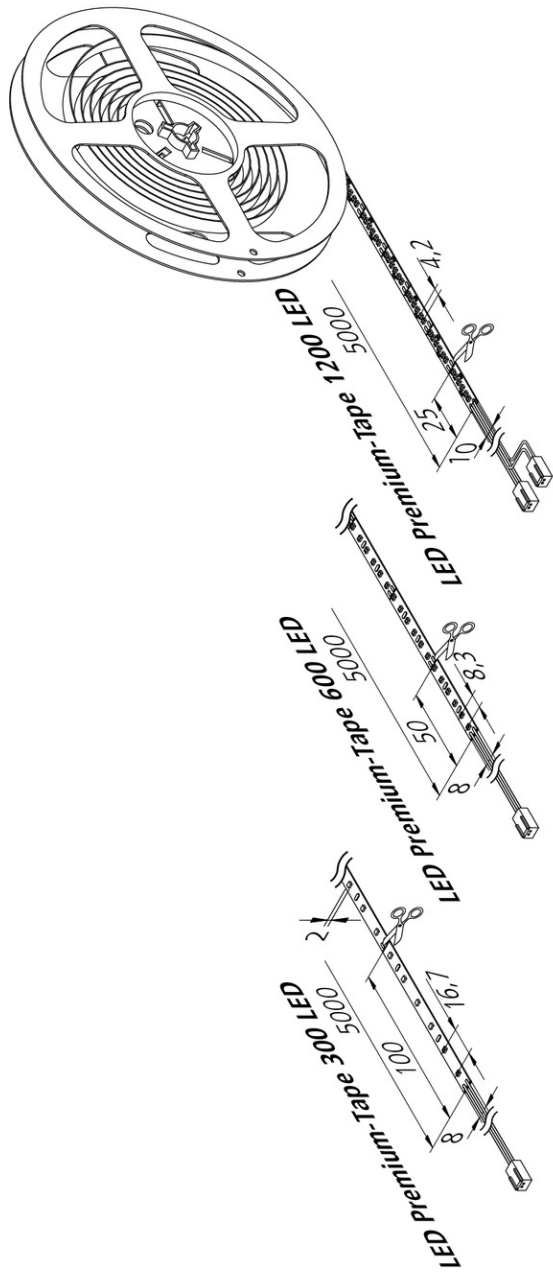

Order number: 20202450102