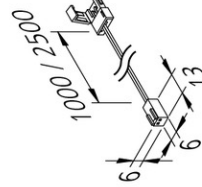

Premium-Tape

Self-adhesive, with brilliant colour rendering LED Premium-Tape 5m 300 LED 20W ww

Description:

Flexible LED tape on roll with light color warm white 3000 K, quick and easy installation by the already applied double-sided 3M tape, supply cable 2,5 m already attached, the tape can be cut every 100 mm (see marking). Then the tape can be contacted again without soldering with the connection clip or the cables, optional accessories: glass edge profile for lateral light supply of glass panes, corner profile, cover profiles, milled profiles or mounting profiles, controller with radio remote control, DALI, Sonar, ZigBee or WiFi app

Special features:

- max. 10 m (version 20 W) on one supply cable, quick and easy installation due to double-sided adhesive tape
- Tapes can be shortened at 100 mm (version 300 LED) intervals according to the marks
- afterwards the Tapes can be reconnected without soldering (1200 80 W up to 3 m max.) with the connecting clips or cables

Premium-Tape

	120°	Ø	20W	40W	80W
0,5m		650	652 lx	1228 lx	2396 lx
1,0m		1300	163 lx	307 lx	599 lx
1,5m		1950	72 lx	136 lx	266 lx
2,0m		2600	41 lx	77 lx	150 lx
2,5m		3250	26 lx	49 lx	96 lx

Order number:
20202450102

Order number: 20202450102

connecting clip

connecting cable
Tape 300 & 600

connecting cable
Tape 1200

supply cable
Tape 300 & 600

supply cable
Tape 1200