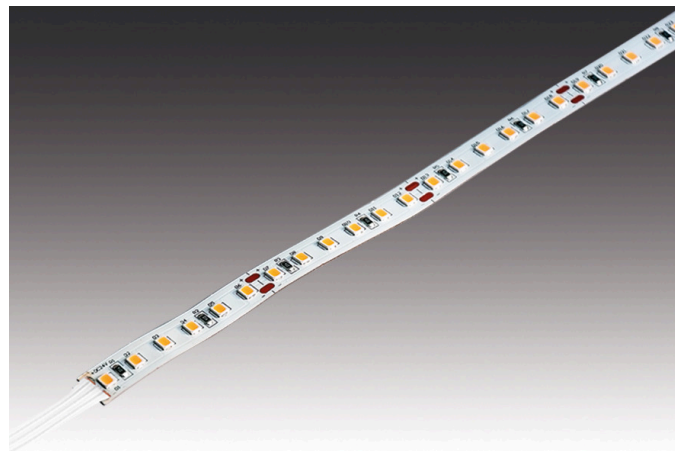

Premium-Tape

Self-adhesive, with brilliant colour rendering LED Premium-Tape 5m 600 LED 40W ww

Description:

Flexible LED tape on roll with light color warm white 3000 K, quick and easy installation by the already applied double-sided 3M tape, supply cable 2,5 m already attached, the tape can be cut every 50 mm (see marking). Then the tape can be contacted again without soldering with the connection clip or the cables, optional accessories: glass edge profile for lateral light supply of glass panes, corner profile, cover profiles, milled profiles or mounting profiles, controller with radio remote control, DALI, Sonar, ZigBee or WiFi app

Connection: LED-Trafo DC 24 V
Life: L70/B10 >= 50.000 h
Light colour: 3000 K warm white
Beam angle: 120°
Energy efficiency: LED: 85 lm/W; luminaire: 576 lm/m (72 lm/W)
Energy efficiency class: G
Colour rendering: Ra/CRI >= 98
Symbols: CE, MM, IP20, SK III
EAN-No.: 4051268114424
Weight: 0,08 kg

Special features:

- max. 6 m (version 40 W) on one supply cable, quick and easy installation due to double-sided adhesive tape
- Tapes can be shortened at 50 mm (version 600 LED) intervals according to the marks
- afterwards the Tapes can be reconnected without soldering (1200 80 W up to 3 m max.) with the connecting clips or cables

Premium-Tape

	120°	Ø	20W	40W	80W
0,5m		650	652 lx	1228 lx	2396 lx
1,0m		1300	163 lx	307 lx	599 lx
1,5m		1950	72 lx	136 lx	266 lx
2,0m		2600	41 lx	77 lx	150 lx
2,5m		3250	26 lx	49 lx	96 lx

Order number:
20202450202