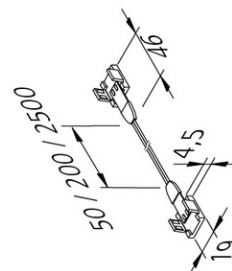

connecting cable
Tape 1200