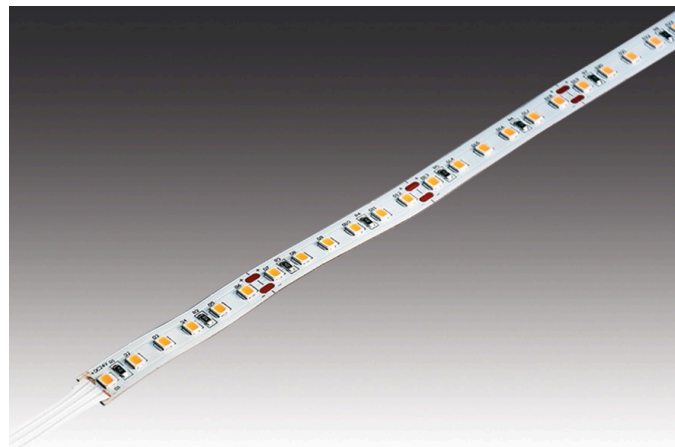

Premium-Tape

Self-adhesive, with brilliant colour rendering LED Premium-Tape 5m 600 LED 40W nw

Description:

Flexible LED tape on roll with light color neutral white 4000 K, quick and easy installation by the already applied double-sided 3M tape, supply cable 2,5 m already attached, the tape can be cut every 50 mm (see marking). Then the tape can be contacted again without soldering with the connection clip or the cables, optional accessories: glass edge profile for lateral light supply of glass panes, corner profile, cover profiles, milled profiles or mounting profiles, controller with radio remote control, DALI, Sonar, ZigBee or WiFi app

Connection: LED-Trafo DC 24 V
Life: L70/B10 >= 50.000 h
Light colour: 4000 K neutral white
Beam angle: 120°
Energy efficiency: LED: 85 lm/W; luminaire: 576 lm/m (72 lm/W)
Energy efficiency class: G
Colour rendering: Ra/CRI >= 98
Symbols: CE, MM, IP20, SK III
EAN-No.: 4051268114448
Weight: 0,08 kg

Special features:

- max. 6 m (version 40 W) on one supply cable, quick and easy installation due to double-sided adhesive tape
- Tapes can be shortened at 50 mm (version 600 LED) intervals according to the marks
- afterwards the Tapes can be reconnected without soldering (1200 80 W up to 3 m max.) with the connecting clips or cables

Premium-Tape

	120°	Ø	20W	40W	80W
0,5m		650	652 lx	1228 lx	2396 lx
1,0m		1300	163 lx	307 lx	599 lx
1,5m		1950	72 lx	136 lx	266 lx
2,0m		2600	41 lx	77 lx	150 lx
2,5m		3250	26 lx	49 lx	96 lx

Order number:
20202450203