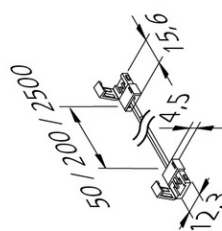

connecting cable
Tape 300 & 600