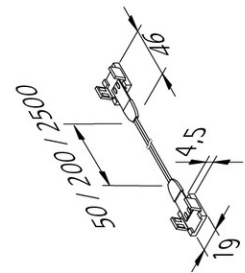

connecting cable
Tape 1200