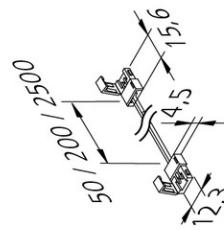

connecting cable
Tape 300 & 600