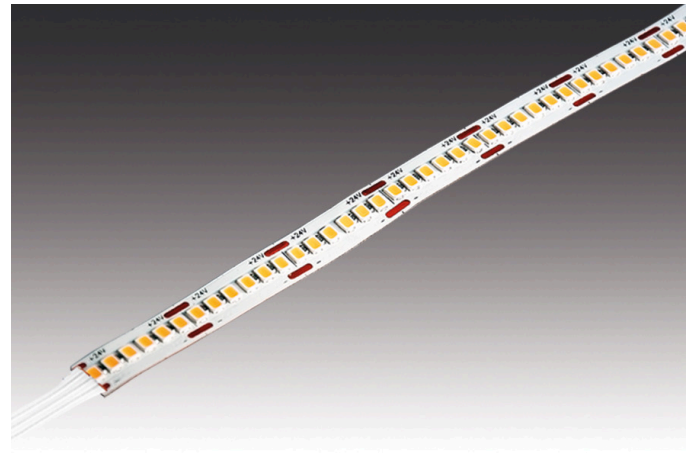

Premium-Tape

Self-adhesive, with brilliant colour rendering LED Premium-Tape 5m 1200 LED 80W nw

Description:

Flexible LED tape on roll with light color neutral white 4000 K, quick and easy installation by the already applied double-sided 3M tape, supply cable 2,5 m already attached, the tape can be cut every 25 mm (see marking). Then the tape can be contacted again without soldering with the connection clip or the cables, optional accessories: glass edge profile for lateral light supply of glass panes, corner profile, cover profiles, milled profiles or mounting profiles, controller with radio remote control, DALI, Sonar, ZigBee or WiFi app

Connection: LED-Trafo DC 24 V
Life: L70/B10 >= 50.000 h
Light colour: 4000 K neutral white
Beam angle: 120°
Energy efficiency: LED: 85 lm/W; luminaire: 1152 lm/m (72 lm/W)
Energy efficiency class: G
Colour rendering: Ra/CRI >= 98
Symbols: CE, MM, IP20, SK III
EAN-No.: 4051268139533
Weight: 0,12 kg

Special features:

- max. 5 m (version 80 W) on one supply cable, quick and easy installation due to double-sided adhesive tape
- Tapes can be shortened at 25 mm (version 1200 LED) intervals according to the marks
- afterwards the Tapes can be reconnected without soldering (1200 80 W up to 3 m max.) with the connecting clips or cables

Premium-Tape

	120°	Ø	20W	40W	80W
0,5m		650	652 lx	1228 lx	2396 lx
1,0m		1300	163 lx	307 lx	599 lx
1,5m		1950	72 lx	136 lx	266 lx
2,0m		2600	41 lx	77 lx	150 lx
2,5m		3250	26 lx	49 lx	96 lx

Order number:
20202450303