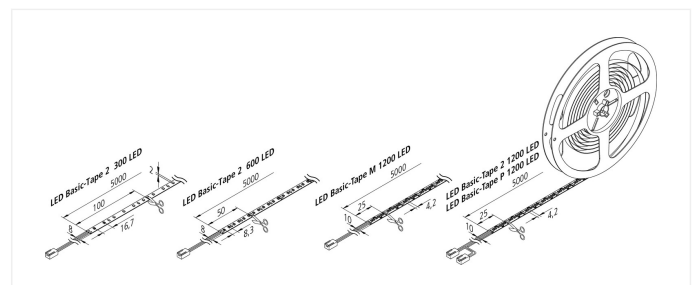

Basic-Tape 2

Self-adhesive, with high colour rendering LED Basic-Tape 2 5m 600 LED 40W cw

Description:

Flexible LED tape on roll, light colour cool white approx. 5000 K, quick and easy installation by the already applied double-sided 3M adhesive tape, supply cable 2,5 m already attached, the tape can be cut every 50 mm (see marking). Afterwards the tape can be contacted again without soldering with the connection clip or the cables, optional accessories: dimmable transformer with radio remote control or 1-10V dimmer, glass edge profile for lateral light feed of glass panes, corner profile, mounting profile, cover profile or milled profile

Connection: LED-Trafo DC 24 V
Life: L70/B10 >= 50.000 h
Light colour: 5000 K cool white
Beam angle: 120°
Energy efficiency: LED 120 lm/W luminaire: 824 lm/m (103 lm/W)
Energy efficiency class: F
Colour rendering: Ra/CRI >= 95
Symbols: CE, MM, UL, IP20, SK III
EAN-No.: 4051268123266
Weight: 0,08 kg

Special features:

- max. 6 m (version 40 W) on one supply cable
- quick and easy installation due to double-sided adhesive tape
- tapes can be shortened at 50 mm (version 600 LED) intervals according to the marks
- afterwards the tapes can be reconnected without soldering (1200 80 W up to 3 m max.) with the connecting clips or cables

Basic Tape 2

	120°	Ø	20W	40W	80W	120W
0,5m		650	812 lx	1524 lx	2972 lx	4572 lx
1,0m		1300	203 lx	381 lx	743 lx	1143 lx
1,5m		1950	90 lx	169 lx	330 lx	507 lx
2,0m		2600	51 lx	95 lx	186 lx	285 lx
2,5m		3250	32 lx	61 lx	119 lx	183 lx