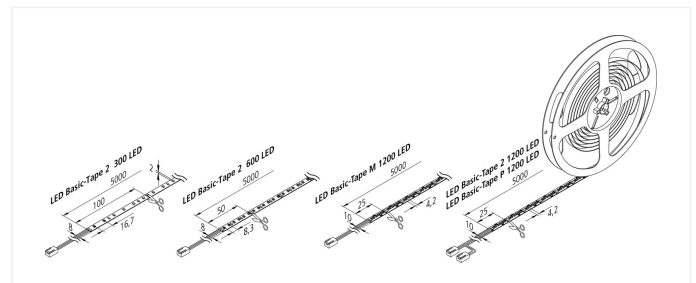

Basic-Tape 2

Self-adhesive, with high colour rendering LED Basic-Tape 2 5m 600 LED 40W ww

Description:

Flexible LED tape on roll, light colour warm white approx. 3000 K, quick and easy installation by the already applied double-sided 3M adhesive tape, supply cable 2,5 m already attached, the tape can be cut every 50 mm (see marking). Afterwards the tape can be contacted again without soldering with the connection clip or the cables, optional accessories: dimmable transformer with radio remote control or 1-10V dimmer, glass edge profile for lateral light feed of glass panes, corner profile, mounting profile, cover profile or milled profile

Connection: LED-Trafo DC 24 V
Life: L70/B10 >= 50.000 h
Light colour: 3000 K warm white
Beam angle: 120°
Energy efficiency: LED 120 lm/W luminaire: 824 lm/m (103 lm/W)
Energy efficiency class: F
Colour rendering: Ra/CRI >= 95
Symbols: CE, MM, UL, IP20, SK III
EAN-No.: 4051268118378
Weight: 0,08 kg

Special features:

- max. 6 m (version 40 W) on one supply cable
- quick and easy installation due to double-sided adhesive tape
- tapes can be shortened at 50 mm (version 600 LED) intervals according to the marks
- afterwards the tapes can be reconnected without soldering (1200 80 W up to 3 m max.) with the connecting clips or cables

Basic Tape 2

	120°	Ø	20W	40W	80W	120W
0,5m		650	812 lx	1524 lx	2972 lx	4572 lx
1,0m		1300	203 lx	381 lx	743 lx	1143 lx
1,5m		1950	90 lx	169 lx	330 lx	507 lx
2,0m		2600	51 lx	95 lx	186 lx	285 lx
2,5m		3250	32 lx	61 lx	119 lx	183 lx