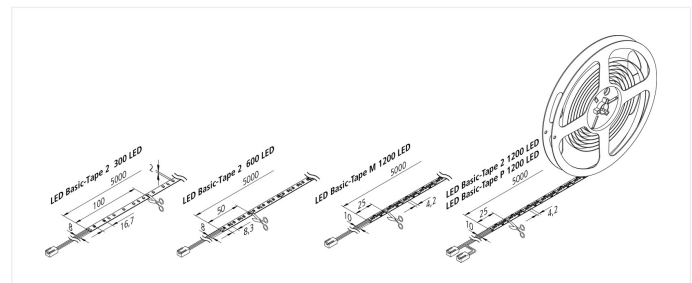

Basic-Tape 2

Self-adhesive, with high colour rendering LED Basic-Tape 2 5m 600 LED 40W nw

Description:

Flexible LED tape on roll, light colour neutral white approx. 4000 K, quick and easy installation by the already applied double-sided 3M adhesive tape, supply cable 2,5 m already attached, the tape can be cut every 50 mm (see marking). Afterwards the tape can be contacted again without soldering with the connection clip or the cables, optional accessories: dimmable transformer with radio remote control or 1-10V dimmer, glass edge profile for lateral light feed of glass panes, corner profile, mounting profile, cover profile or milled profile

Connection: LED-Trafo DC 24 V
Life: L70/B10 >= 50.000 h
Light colour: 4000 K neutral white
Beam angle: 120°
Energy efficiency: LED 120 lm/W luminaire: 824 lm/m (103 lm/W)
Energy efficiency class: F
Colour rendering: Ra/CRI >= 95
Symbols: CE, MM, UL, IP20, SK III
EAN-No.: 4051268118408
Weight: 0,08 kg

Special features:

- max. 6 m (version 40 W) on one supply cable
- quick and easy installation due to double-sided adhesive tape
- tapes can be shortened at 50 mm (version 600 LED) intervals according to the marks
- afterwards the tapes can be reconnected without soldering (1200 80 W up to 3 m max.) with the connecting clips or cables

Basic Tape 2

	120°	Ø	20W	40W	80W	120W
0,5m		650	812 lx	1524 lx	2972 lx	4572 lx
1,0m		1300	203 lx	381 lx	743 lx	1143 lx
1,5m		1950	90 lx	169 lx	330 lx	507 lx
2,0m		2600	51 lx	95 lx	186 lx	285 lx
2,5m		3250	32 lx	61 lx	119 lx	183 lx