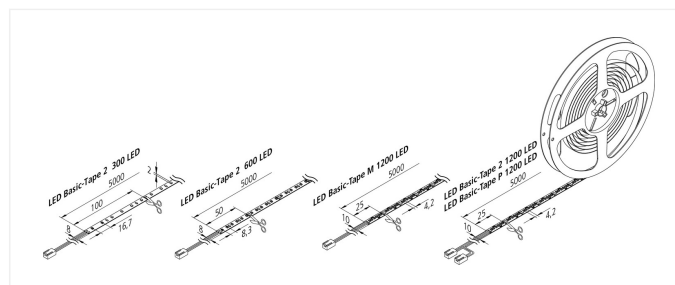

Basic Tape 2

	120°	Ø	20W	40W	80W	120W
0,5m		650	812 lx	1524 lx	2972 lx	4572 lx
1,0m		1300	203 lx	381 lx	743 lx	1143 lx
1,5m		1950	90 lx	169 lx	330 lx	507 lx
2,0m		2600	51 lx	95 lx	186 lx	285 lx
2,5m		3250	32 lx	61 lx	119 lx	183 lx