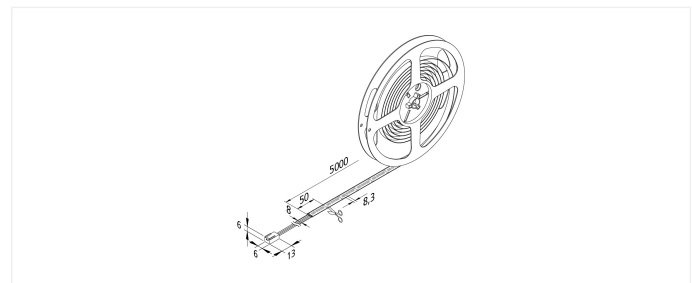

Basic-Tape S

Self-adhesive, silicone coated, ingress protection IP54 LED Basic-Tape S 5m 600 LED 40W ww

Description:

Flexible LED tape with silicon protection on roll, colour appearance warm white 3000 K, quick and easy installation due to 3M double-sided adhesive tape, supply cable 2,5 m already attached, the tape can be shortened at 50 mm (see marking). optional accessories: glass edge profile for lateral light supply of glass panes, corner profiles, cover profiles, milled profiles or mounting profiles, controller with radio remote control DALI, ZigBee or WiFi app

Connection: LED-Trafo DC 24 V
Life: L70/B10 >= 40.000 h
Light colour: 3000 K warm white
Beam angle: 120°
Energy efficiency: LED: 129 lm/W; luminaire: 780 lm/m (98 lm/W)
Energy efficiency class: F
Colour rendering: Ra/CRI >= 85
Symbols: CE, MM, IP54, SK III
EAN-No.: 4051268176736
Weight: 0,22 kg

Special features:

- max. 6 m per supply cable
- quick and easy installation due to double-sided adhesive tape
- tapes can be shortened at 50 mm intervals according to the marks on the front side)
- after removing the silicone layer from the connection pad the strips can be connected with the clips and connecting cables (now IP20 only)
- with IP54, suitable for applications requiring higher ingress protection (general humidity, bathroom, kitchen, shops). The silicone compound assures an additional mechanical protection e.g. for frequent cleaning work.

Basic-Tape S

	120°	Ø	xw	ww	nw
0,5m		610	884 lx	952 lx	1024 lx
1,0m		1220	221 lx	238 lx	256 lx
1,5m		1830	98 lx	106 lx	114 lx
2,0m		2440	55 lx	60 lx	64 lx
2,5m		3050	35 lx	38 lx	41 lx

Order number:
20202630232