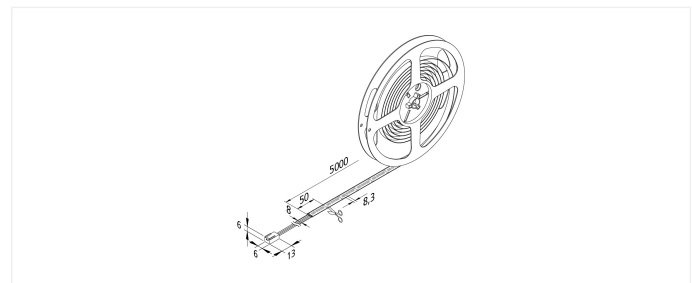

### Description:

Flexible LED tape with silicon protection on roll, colour appearance neutral white 4000 K, quick and easy installation due to 3M double-sided adhesive tape, supply cable 2,5 m already attached, the tape can be shortened at 50 mm (see marking). optional accessories: glass edge profile for lateral light supply of glass panes, corner profiles, cover profiles, milled profiles or mounting profiles, controller with radio remote control DALI, ZigBee or WiFi app

**Connection:** LED-Trafo DC 24 V  
**Life:** L70/B10 >= 40.000 h  
**Light colour:** 4000 K neutral white  
**Beam angle:** 120°  
**Energy efficiency:** LED: 129 lm/W; luminaire: 780 lm/m (98 lm/W)  
**Energy efficiency class:** F  
**Colour rendering:** Ra/CRI >= 85  
**Symbols:** CE, MM, IP54, SK III  
**EAN-No.:** 4051268176743  
**Weight:** 0,22 kg

### Special features:

- max. 6 m per supply cable
- quick and easy installation due to double-sided adhesive tape
- tapes can be shortened at 50 mm intervals according to the marks on the front side)
- after removing the silicone layer from the connection pad the strips can be connected with the clips and connecting cables (now IP20 only)
- with IP54, suitable for applications requiring higher ingress protection (general humidity, bathroom, kitchen, shops). The silicone compound assures an additional mechanical protection e.g. for frequent cleaning work.

### Basic-Tape S

	120°	Ø	xw	ww	nw
0,5m		610	884 lx	952 lx	1024 lx
1,0m		1220	221 lx	238 lx	256 lx
1,5m		1830	98 lx	106 lx	114 lx
2,0m		2440	55 lx	60 lx	64 lx
2,5m		3050	35 lx	38 lx	41 lx

**Order number:**  
20202630233