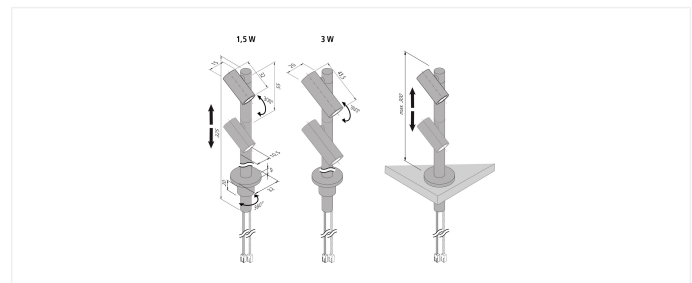

Drilling hole

15mm