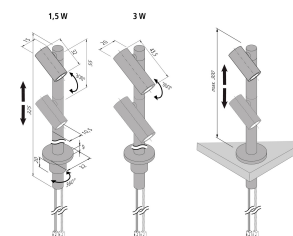

**Connection:** LED-Trafo DC 24 V  
**Life:** L90/B10 >= 60.000 h  
**Light colour:** 4000 K neutral white  
**Beam angle:** 38°  
**Energy efficiency:** LED 110 lm/W; luminaire: 80 lm (53 lm/W)  
**Energy efficiency class:** G  
**Colour rendering:** Ra/CRI >= 90  
**Symbols:** CE, MM, UL, IP20, SK III  
**EAN-No.:** 4051268165440  
**Weight:** 0,18 kg

### Special features:

- height infinitely variable up to 300 mm
- 360° rotating and swiveling by 300°

### LED Spot 1,5 W

	38°	Ø	ww	nw
0,5m		290	424 lx	520 lx
1,0m		580	106 lx	130 lx
1,5m		870	47 lx	58 lx
2,0m		1160	27 lx	33 lx
2,5m		1450	17 lx	21 lx

### Drilling hole

15mm

**Order number:**  
20202782103

article in stock