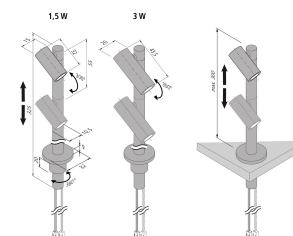

Drilling hole

15mm