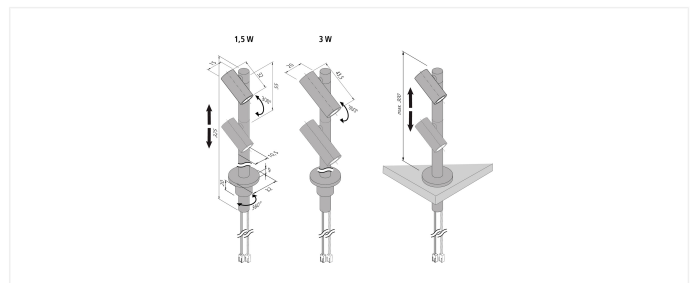

Drilling hole

15mm