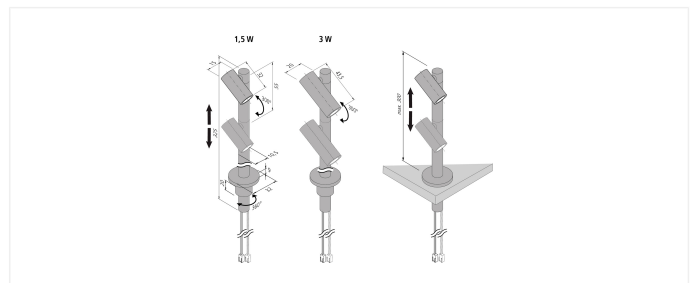

Drilling hole

15mm