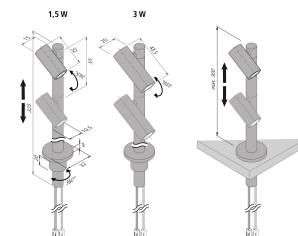

Drilling hole

15mm