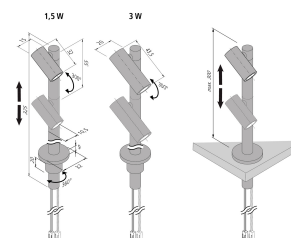

Drilling hole

15mm