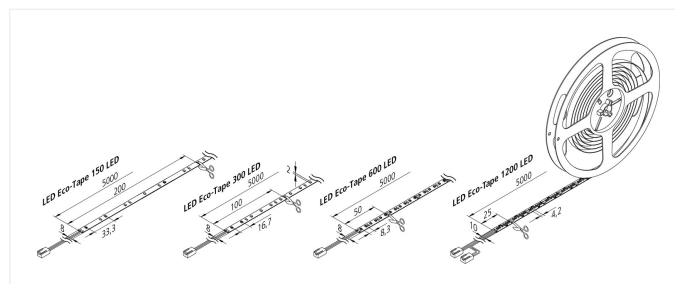

Eco-Tape

Self-adhesive LED Eco-Tape 5m 150 LED 10W nw

Description:

Flexible LED tape on roll, colour appearance neutral white 4000 K, quick and easy installation due to double-sided 3M adhesive tape, supply cable 2,5 m already attached, the tape can be shortened at 200 mm (see marking), afterwards the tape can be reconnected again without soldering, with the connecting clips or cables, optional accessories: glass edge profile for lateral light supply of glass panes, corner profiles, cover profiles, milled profiles or mounting profiles, controller with remote control, DALI, Sonar, ZigBee or WiFi app

Connection: LED-Trafo DC 24 V
Life: L70/B10 >= 50.000 h
Light colour: 4000 K neutral white
Beam angle: 120°
Energy efficiency: LED 140 lm/W luminaire: 234 lm/m (117 lm/W)
Energy efficiency class: F
Colour rendering: Ra/CRI >= 80
Symbols: CE, MM, IP20, SK III
EAN-No.: 4051268191203
Weight: 0,08 kg

Special features:

- max. 10 m (version 10 W) on one supply cable, quick and easy installation due to double-sided adhesive tape
- Tapes can be shortened at 200 mm (version 150 LED) intervals according to the marks
- afterwards the Tapes can be reconnected without soldering with the connecting clips or cables

Eco-Tape

	120°	Ø	10W	20W	40W	80W
0,5m		650	460 lx	904 lx	1672 lx	3228 lx
1,0m		1300	115 lx	226 lx	418 lx	807 lx
1,5m		1950	51 lx	100 lx	186 lx	359 lx
2,0m		2600	29 lx	57 lx	105 lx	202 lx
2,5m		3250	18 lx	36 lx	67 lx	129 lx