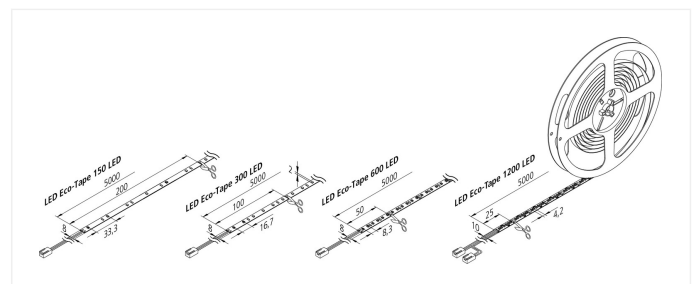

Eco-Tape

Self-adhesive LED Eco-Tape 5m 150 LED 20W ww

Description:

Flexible LED tape on roll, colour appearance warm white 3000 K, quick and easy installation due to double-sided 3M adhesive tape, supply cable 2,5 m already attached, the tape can be shortened at 200 mm (see marking), afterwards the tape can be reconnected again without soldering, with the connecting clips or cables, optional accessories: glass edge profile for lateral light supply of glass panes, corner profiles, cover profiles, milled profiles or mounting profiles, controller with remote control, DALI, Sonar, ZigBee or WiFi app

Connection: LED-Trafo DC 24 V
Life: L70/B10 >= 50.000 h
Light colour: 3000 K warm white
Beam angle: 120°
Energy efficiency: LED 140 lm/W luminaire: 468 lm/m (117 lm/W)
Energy efficiency class: F
Colour rendering: Ra/CRI >= 80
Symbols: CE, MM, IP20, SK III
EAN-No.: 4051268191210
Weight: 0,08 kg

Special features:

- max. 10 m (version 20 W) on one supply cable, quick and easy installation due to double-sided adhesive tape
- Tapes can be shortened at 200 mm (version 150 LED) intervals according to the marks
- afterwards the Tapes can be reconnected without soldering with the connecting clips or cables

Eco-Tape

| | 120° | Ø | 10W | 20W | 40W | 80W |
|------|------|------|--------|--------|---------|---------|
| 0,5m | | 650 | 460 lx | 904 lx | 1672 lx | 3228 lx |
| 1,0m | | 1300 | 115 lx | 226 lx | 418 lx | 807 lx |
| 1,5m | | 1950 | 51 lx | 100 lx | 186 lx | 359 lx |
| 2,0m | | 2600 | 29 lx | 57 lx | 105 lx | 202 lx |
| 2,5m | | 3250 | 18 lx | 36 lx | 67 lx | 129 lx |