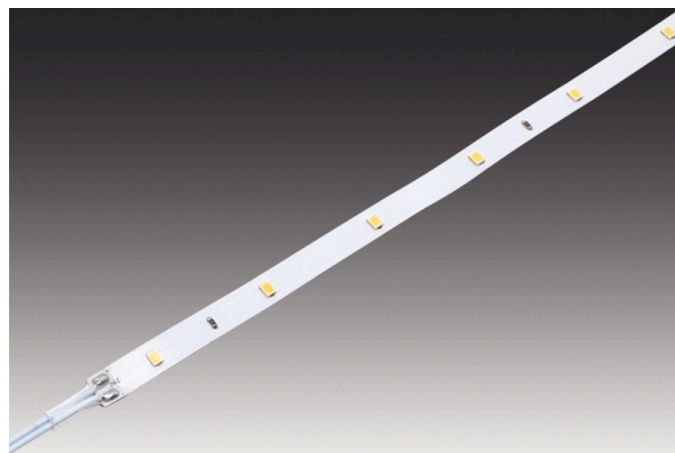

Eco-Tape

Self-adhesive LED Eco-Tape 5m 150 LED 20W nw

Description:

Flexible LED tape on roll, colour appearance neutral white 4000 K, quick and easy installation due to double-sided 3M adhesive tape, supply cable 2,5 m already attached, the tape can be shortened at 200 mm (see marking), afterwards the tape can be reconnected again without soldering, with the connecting clips or cables, optional accessories: glass edge profile for lateral light supply of glass panes, corner profiles, cover profiles, milled profiles or mounting profiles, controller with remote control, DALI, Sonar, ZigBee or WiFi app

Connection: LED-Trafo DC 24 V
Life: L70/B10 >= 50.000 h
Light colour: 4000 K neutral white
Beam angle: 120°
Energy efficiency: LED 140 lm/W luminaire: 468 lm/m (117 lm/W)
Energy efficiency class: F
Colour rendering: Ra/CRI >= 80
Symbols: CE, MM, IP20, SK III
EAN-No.: 4051268191227
Weight: 0,08 kg

Special features:

- max. 10 m (version 20 W) on one supply cable, quick and easy installation due to double-sided adhesive tape
- Tapes can be shortened at 200 mm (version 150 LED) intervals according to the marks
- afterwards the Tapes can be reconnected without soldering with the connecting clips or cables

Eco-Tape

	120°	Ø	10W	20W	40W	80W
0,5m		650	460 lx	904 lx	1672 lx	3228 lx
1,0m		1300	115 lx	226 lx	418 lx	807 lx
1,5m		1950	51 lx	100 lx	186 lx	359 lx
2,0m		2600	29 lx	57 lx	105 lx	202 lx
2,5m		3250	18 lx	36 lx	67 lx	129 lx