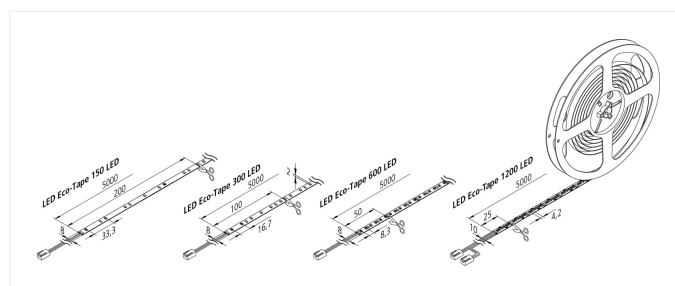

Eco-Tape

Self-adhesive LED Eco-Tape 5m 150 LED 20W nw

Description:

Flexible LED tape on roll, colour appearance neutral white 4000 K, quick and easy installation due to double-sided 3M adhesive tape, supply cable 2,5 m already attached, the tape can be shortened at 200 mm (see marking), afterwards the tape can be reconnected again without soldering, with the connecting clips or cables, optional accessories: glass edge profile for lateral light supply of glass panes, corner profiles, cover profiles, milled profiles or mounting profiles, controller with remote control, DALI, Sonar, ZigBee or WiFi app

Connection: LED-Trafo DC 24 V
Life: L70/B10 >= 50.000 h
Light colour: 4000 K neutral white
Beam angle: 120°
Energy efficiency: LED 140 lm/W luminaire: 468 lm/m (117 lm/W)
Energy efficiency class: F
Colour rendering: Ra/CRI >= 80
Symbols: CE, MM, IP20, SK III
EAN-No.: 4051268191227
Weight: 0,08 kg

Special features:

- max. 10 m (version 20 W) on one supply cable, quick and easy installation due to double-sided adhesive tape
- Tapes can be shortened at 200 mm (version 150 LED) intervals according to the marks
- afterwards the Tapes can be reconnected without soldering with the connecting clips or cables

Eco-Tape

	120°	Ø	10W	20W	40W	80W
0,5m		650	460 lx	904 lx	1672 lx	3228 lx
1,0m		1300	115 lx	226 lx	418 lx	807 lx
1,5m		1950	51 lx	100 lx	186 lx	359 lx
2,0m		2600	29 lx	57 lx	105 lx	202 lx
2,5m		3250	18 lx	36 lx	67 lx	129 lx