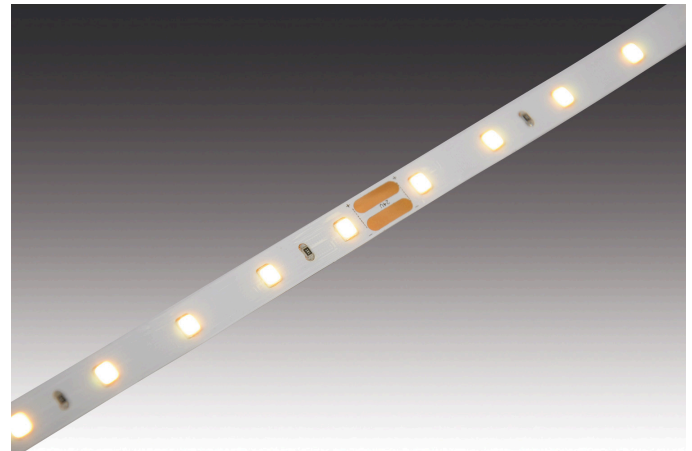

Eco-Tape

Self-adhesive LED Eco-Tape 5m 300 LED 20W nw

Description:

Flexible LED tape on roll, colour appearance neutral white 4000 K, quick and easy installation due to double-sided 3M adhesive tape, supply cable 2,5 m already attached, the tape can be shortened at 100 mm (see marking), afterwards the tape can be reconnected again without soldering, with the connecting clips or cables, optional accessories: glass edge profile for lateral light supply of glass panes, corner profiles, cover profiles, milled profiles or mounting profiles, controller with remote control, DALI, Sonar, ZigBee or WiFi app

Connection: LED-Trafo DC 24 V
Life: L70/B10 >= 50.000 h
Light colour: 4000 K neutral white
Beam angle: 120°
Energy efficiency: LED 140 lm/W luminaire: 468 lm/m (117 lm/W)
Energy efficiency class: F
Colour rendering: Ra/CRI >= 80
Symbols: CE, MM, UL, IP20, SK III
EAN-No.: 4051268191241
Weight: 0,08 kg

Special features:

- max. 10 m (version 20 W) on one supply cable, quick and easy installation due to double-sided adhesive tape
- Tapes can be shortened at 100 mm (version 300 LED) intervals according to the marks
- afterwards the Tapes can be reconnected without soldering with the connecting clips or cables

Eco-Tape

	120°	Ø	10W	20W	40W	80W
0,5m		650	460 lx	904 lx	1672 lx	3228 lx
1,0m		1300	115 lx	226 lx	418 lx	807 lx
1,5m		1950	51 lx	100 lx	186 lx	359 lx
2,0m		2600	29 lx	57 lx	105 lx	202 lx
2,5m		3250	18 lx	36 lx	67 lx	129 lx