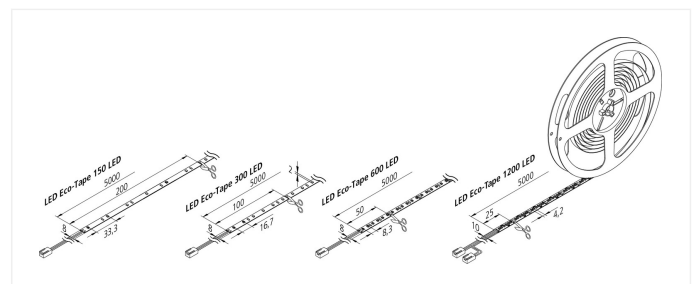

Eco-Tape

Self-adhesive LED Eco-Tape 5m 300 LED 20W nw

Description:

Flexible LED tape on roll, colour appearance neutral white 4000 K, quick and easy installation due to double-sided 3M adhesive tape, supply cable 2,5 m already attached, the tape can be shortened at 100 mm (see marking), afterwards the tape can be reconnected again without soldering, with the connecting clips or cables, optional accessories: glass edge profile for lateral light supply of glass panes, corner profiles, cover profiles, milled profiles or mounting profiles, controller with remote control, DALI, Sonar, ZigBee or WiFi app

Connection: LED-Trafo DC 24 V
Life: L70/B10 >= 50.000 h
Light colour: 4000 K neutral white
Beam angle: 120°
Energy efficiency: LED 140 lm/W luminaire: 468 lm/m (117 lm/W)
Energy efficiency class: F
Colour rendering: Ra/CRI >= 80
Symbols: CE, MM, UL, IP20, SK III
EAN-No.: 4051268191241
Weight: 0,08 kg

Special features:

- max. 10 m (version 20 W) on one supply cable, quick and easy installation due to double-sided adhesive tape
- Tapes can be shortened at 100 mm (version 300 LED) intervals according to the marks
- afterwards the Tapes can be reconnected without soldering with the connecting clips or cables

Eco-Tape

	120°	Ø	10W	20W	40W	80W
0,5m		650	460 lx	904 lx	1672 lx	3228 lx
1,0m		1300	115 lx	226 lx	418 lx	807 lx
1,5m		1950	51 lx	100 lx	186 lx	359 lx
2,0m		2600	29 lx	57 lx	105 lx	202 lx
2,5m		3250	18 lx	36 lx	67 lx	129 lx