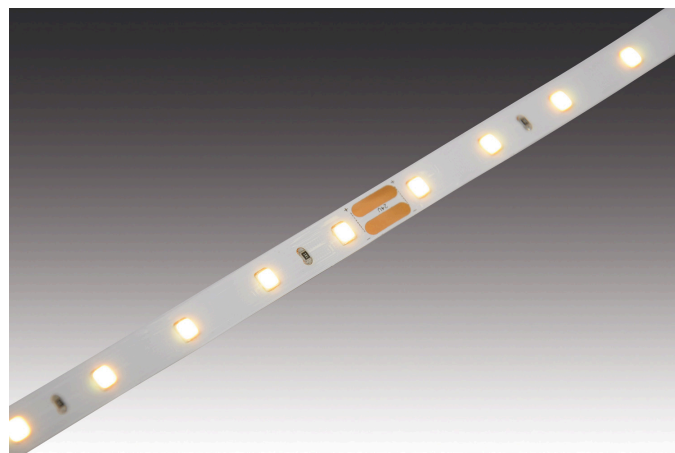

Eco-Tape

Self-adhesive LED Eco-Tape 5m 300 LED 20W xw

Description:

Flexible LED tape on roll, colour appearance extra warm white 2700 K, quick and easy installation due to double-sided 3M adhesive tape, supply cable 2,5 m already attached, the tape can be shortened at 100 mm (see marking), afterwards the tape can be reconnected again without soldering, with the connecting clips or cables, optional accessories: glass edge profile for lateral light supply of glass panes, corner profiles, cover profiles, milled profiles or mounting profiles, controller with remote control, DALI, Sonar, ZigBee or WiFi app

Connection: LED-Trafo DC 24 V
Life: L70/B10 >= 50.000 h
Light colour: 3000 K warm white
Beam angle: 120°
Energy efficiency: LED 140 lm/W luminaire: 468 lm/m (117 lm/W)
Energy efficiency class: F
Colour rendering: Ra/CRI >= 80
Symbols: CE, MM, UL, IP20, SK III
EAN-No.: 4051268206037
Weight: 0,08 kg

Special features:

- max. 10 m (version 20 W) on one supply cable, quick and easy installation due to double-sided adhesive tape
- Tapes can be shortened at 100 mm (version 300 LED) intervals according to the marks
- afterwards the Tapes can be reconnected without soldering with the connecting clips or cables

Eco-Tape

	120°	Ø	10W	20W	40W	80W
0,5m		650	460 lx	904 lx	1672 lx	3228 lx
1,0m		1300	115 lx	226 lx	418 lx	807 lx
1,5m		1950	51 lx	100 lx	186 lx	359 lx
2,0m		2600	29 lx	57 lx	105 lx	202 lx
2,5m		3250	18 lx	36 lx	67 lx	129 lx