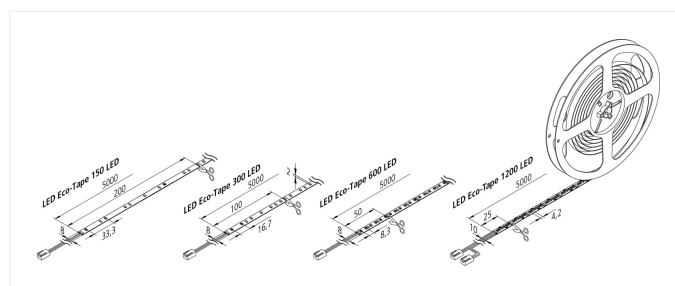

Eco-Tape

Self-adhesive LED Eco-Tape 5m 300 LED 20W xw

Description:

Flexible LED tape on roll, colour appearance extra warm white 2700 K, quick and easy installation due to double-sided 3M adhesive tape, supply cable 2,5 m already attached, the tape can be shortened at 100 mm (see marking), afterwards the tape can be reconnected again without soldering, with the connecting clips or cables, optional accessories: glass edge profile for lateral light supply of glass panes, corner profiles, cover profiles, milled profiles or mounting profiles, controller with remote control, DALI, Sonar, ZigBee or WiFi app

Connection: LED-Trafo DC 24 V
Life: L70/B10 >= 50.000 h
Light colour: 3000 K warm white
Beam angle: 120°
Energy efficiency: LED 140 lm/W luminaire: 468 lm/m (117 lm/W)
Energy efficiency class: F
Colour rendering: Ra/CRI >= 80
Symbols: CE, MM, UL, IP20, SK III
EAN-No.: 4051268206037
Weight: 0,08 kg

Special features:

- max. 10 m (version 20 W) on one supply cable, quick and easy installation due to double-sided adhesive tape
- Tapes can be shortened at 100 mm (version 300 LED) intervals according to the marks
- afterwards the Tapes can be reconnected without soldering with the connecting clips or cables

Eco-Tape

	120°	Ø	10W	20W	40W	80W
0,5m		650	460 lx	904 lx	1672 lx	3228 lx
1,0m		1300	115 lx	226 lx	418 lx	807 lx
1,5m		1950	51 lx	100 lx	186 lx	359 lx
2,0m		2600	29 lx	57 lx	105 lx	202 lx
2,5m		3250	18 lx	36 lx	67 lx	129 lx