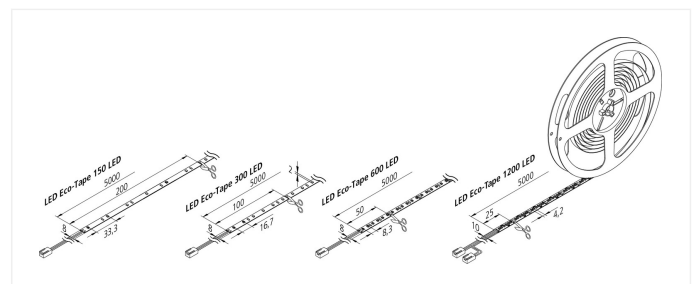

### Description:

Flexible LED tape on roll, colour appearance neutral white 4000 K, quick and easy installation due to double-sided 3M adhesive tape, supply cable 2,5 m already attached, the tape can be shortened at 100 mm (see marking), afterwards the tape can be reconnected again without soldering, with the connecting clips or cables, optional accessories: glass edge profile for lateral light supply of glass panes, corner profiles, cover profiles, milled profiles or mounting profiles, controller with remote control, DALI, Sonar, ZigBee or WiFi app

**Connection:** LED-Trafo DC 24 V  
**Life:** L70/B10 >= 50.000 h  
**Light colour:** 4000 K neutral white  
**Beam angle:** 120°  
**Energy efficiency:** LED 140 lm/W luminaire: 936 lm/m (117 lm/W)  
**Energy efficiency class:** F  
**Colour rendering:** Ra/CRI >= 80  
**Symbols:** CE, MM, UL, IP20, SK III  
**EAN-No.:** 4051268191265  
**Weight:** 0,08 kg

### Special features:

- max. 6 m (version 40 W) on one supply cable, quick and easy installation due to double-sided adhesive tape
- Tapes can be shortened at 50 mm (version 300 LED) intervals according to the marks
- afterwards the Tapes can be reconnected without soldering with the connecting clips or cables

### Eco-Tape

	120°	Ø	10W	20W	40W	80W
0,5m		650	460 lx	904 lx	1672 lx	3228 lx
1,0m		1300	115 lx	226 lx	418 lx	807 lx
1,5m		1950	51 lx	100 lx	186 lx	359 lx
2,0m		2600	29 lx	57 lx	105 lx	202 lx
2,5m		3250	18 lx	36 lx	67 lx	129 lx