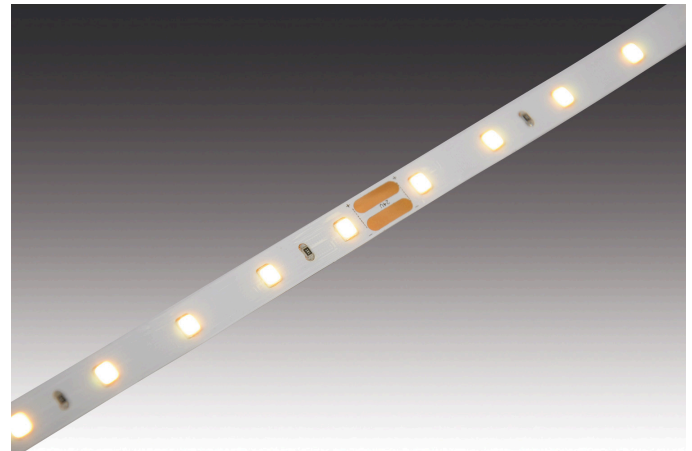

## Eco-Tape

Self-adhesive LED Eco-Tape 5m 300 LED 40W nw

### Description:

Flexible LED tape on roll, colour appearance neutral white 4000 K, quick and easy installation due to double-sided 3M adhesive tape, supply cable 2,5 m already attached, the tape can be shortened at 100 mm (see marking), afterwards the tape can be reconnected again without soldering, with the connecting clips or cables, optional accessories: glass edge profile for lateral light supply of glass panes, corner profiles, cover profiles, milled profiles or mounting profiles, controller with remote control, DALI, Sonar, ZigBee or WiFi app

**Connection:** LED-Trafo DC 24 V  
**Life:** L70/B10 >= 50.000 h  
**Light colour:** 4000 K neutral white  
**Beam angle:** 120°  
**Energy efficiency:** LED 140 lm/W luminaire: 936 lm/m (117 lm/W)  
**Energy efficiency class:** F  
**Colour rendering:** Ra/CRI >= 80  
**Symbols:** CE, MM, UL, IP20, SK III  
**EAN-No.:** 4051268191265  
**Weight:** 0,08 kg

### Special features:

- max. 6 m (version 40 W) on one supply cable, quick and easy installation due to double-sided adhesive tape
- Tapes can be shortened at 50 mm (version 300 LED) intervals according to the marks
- afterwards the Tapes can be reconnected without soldering with the connecting clips or cables