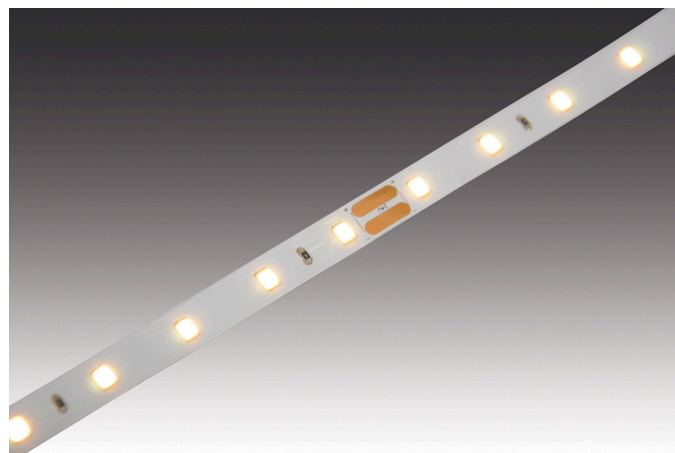

Eco-Tape

Self-adhesive LED Eco-Tape 5m 300 LED 40W xw

Description:

Flexible LED tape on roll, colour appearance extra warm white 2700 K, quick and easy installation due to double-sided 3M adhesive tape, supply cable 2,5 m already attached, the tape can be shortened at 100 mm (see marking), afterwards the tape can be reconnected again without soldering, with the connecting clips or cables, optional accessories: glass edge profile for lateral light supply of glass panes, corner profiles, cover profiles, milled profiles or mounting profiles, controller with remote control, DALI, Sonar, ZigBee or WiFi app

Connection: LED-Trafo DC 24 V
Life: L70/B10 >= 50.000 h
Light colour: 3000 K warm white
Beam angle: 120°
Energy efficiency: LED 140 lm/W luminaire: 936 lm/m (117 lm/W)
Energy efficiency class: F
Colour rendering: Ra/CRI >= 80
Symbols: CE, MM, UL, IP20, SK III
EAN-No.: 4051268207638
Weight: 0,08 kg

Special features:

- max. 6 m (version 40 W) on one supply cable, quick and easy installation due to double-sided adhesive tape
- Tapes can be shortened at 50 mm (version 300 LED) intervals according to the marks
- afterwards the Tapes can be reconnected without soldering with the connecting clips or cables

Eco-Tape

	120°	Ø	10W	20W	40W	80W
0,5m		650	460 lx	904 lx	1672 lx	3228 lx
1,0m		1300	115 lx	226 lx	418 lx	807 lx
1,5m		1950	51 lx	100 lx	186 lx	359 lx
2,0m		2600	29 lx	57 lx	105 lx	202 lx
2,5m		3250	18 lx	36 lx	67 lx	129 lx