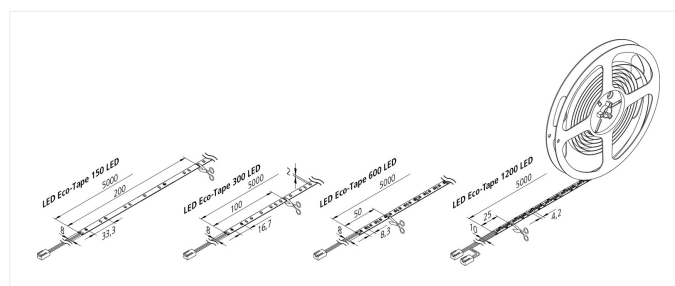

Eco-Tape

Self-adhesive LED Eco-Tape 5m 300 LED 40W xw

Description:

Flexible LED tape on roll, colour appearance extra warm white 2700 K, quick and easy installation due to double-sided 3M adhesive tape, supply cable 2,5 m already attached, the tape can be shortened at 100 mm (see marking), afterwards the tape can be reconnected again without soldering, with the connecting clips or cables, optional accessories: glass edge profile for lateral light supply of glass panes, corner profiles, cover profiles, milled profiles or mounting profiles, controller with remote control, DALI, Sonar, ZigBee or WiFi app

Connection: LED-Trafo DC 24 V
Life: L70/B10 >= 50.000 h
Light colour: 3000 K warm white
Beam angle: 120°
Energy efficiency: LED 140 lm/W luminaire: 936 lm/m (117 lm/W)
Energy efficiency class: F
Colour rendering: Ra/CRI >= 80
Symbols: CE, MM, UL, IP20, SK III
EAN-No.: 4051268207638
Weight: 0,08 kg

Special features:

- max. 6 m (version 40 W) on one supply cable, quick and easy installation due to double-sided adhesive tape
- Tapes can be shortened at 50 mm (version 300 LED) intervals according to the marks
- afterwards the Tapes can be reconnected without soldering with the connecting clips or cables

Eco-Tape

	120°	Ø	10W	20W	40W	80W
0,5m		650	460 lx	904 lx	1672 lx	3228 lx
1,0m		1300	115 lx	226 lx	418 lx	807 lx
1,5m		1950	51 lx	100 lx	186 lx	359 lx
2,0m		2600	29 lx	57 lx	105 lx	202 lx
2,5m		3250	18 lx	36 lx	67 lx	129 lx