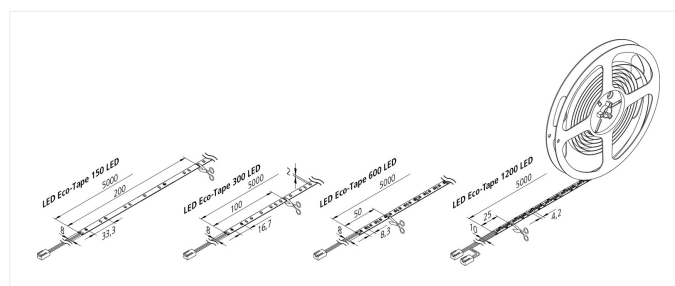

Eco-Tape

Self-adhesive LED Eco-Tape 5m 600 LED 40W cw

Description:

Flexible LED tape on roll, colour appearance cool white 5000 K, quick and easy installation due to double-sided 3M adhesive tape, supply cable 2,5 m already attached, the tape can be shortened at 50 mm (see marking), afterwards the tape can be reconnected again without soldering, with the connecting clips or cables, optional accessories: glass edge profile for lateral light supply of glass panes, corner profiles, cover profiles, milled profiles or mounting profiles, controller with remote control, DALI, Sonar, ZigBee or WiFi app

Connection: LED-Trafo DC 24 V
Life: L70/B10 >= 50.000 h
Light colour: 5000 K cool white
Beam angle: 120°
Energy efficiency: LED 140 lm/W luminaire: 936 lm/m (117 lm/W)
Energy efficiency class: F
Colour rendering: Ra/CRI >= 80
Symbols: CE, MM, UL, IP20, SK III
EAN-No.: 4051268191272
Weight: 0,08 kg

Special features:

- max. 6 m (version 40 W) on one supply cable, quick and easy installation due to double-sided adhesive tape
- Tapes can be shortened at 50 mm (version 600 LED) intervals according to the marks
- afterwards the Tapes can be reconnected without soldering with the connecting clips or cables

Eco-Tape

	120°	Ø	10W	20W	40W	80W
0,5m		650	460 lx	904 lx	1672 lx	3228 lx
1,0m		1300	115 lx	226 lx	418 lx	807 lx
1,5m		1950	51 lx	100 lx	186 lx	359 lx
2,0m		2600	29 lx	57 lx	105 lx	202 lx
2,5m		3250	18 lx	36 lx	67 lx	129 lx