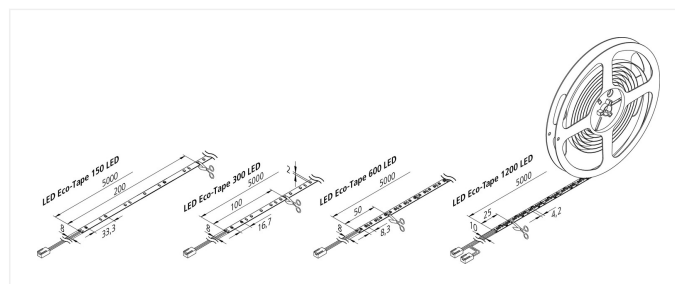

Eco-Tape

Self-adhesive LED Eco-Tape 5m 600 LED 40W nw

Description:

Flexible LED tape on roll, colour appearance neutral white 4000 K, quick and easy installation due to double-sided 3M adhesive tape, supply cable 2,5 m already attached, the tape can be shortened at 50 mm (see marking), afterwards the tape can be reconnected again without soldering, with the connecting clips or cables, optional accessories: glass edge profile for lateral light supply of glass panes, corner profiles, cover profiles, milled profiles or mounting profiles, controller with remote control, DALI, Sonar, ZigBee or WiFi app

Connection: LED-Trafo DC 24 V
Life: L70/B10 >= 50.000 h
Light colour: 4000 K neutral white
Beam angle: 120°
Energy efficiency: LED 140 lm/W luminaire: 936 lm/m (117 lm/W)
Energy efficiency class: F
Colour rendering: Ra/CRI >= 80
Symbols: CE, MM, UL, IP20, SK III
EAN-No.: 4051268191296
Weight: 0,08 kg

Special features:

- max. 6 m (version 40 W) on one supply cable, quick and easy installation due to double-sided adhesive tape
- Tapes can be shortened at 50 mm (version 600 LED) intervals according to the marks
- afterwards the Tapes can be reconnected without soldering with the connecting clips or cables

Eco-Tape

	120°	Ø	10W	20W	40W	80W
0,5m		650	460 lx	904 lx	1672 lx	3228 lx
1,0m		1300	115 lx	226 lx	418 lx	807 lx
1,5m		1950	51 lx	100 lx	186 lx	359 lx
2,0m		2600	29 lx	57 lx	105 lx	202 lx
2,5m		3250	18 lx	36 lx	67 lx	129 lx