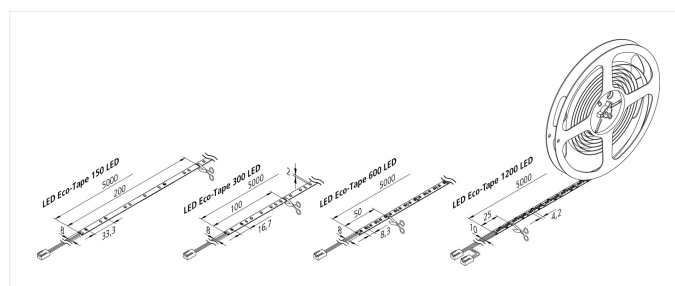

### Description:

Flexible LED tape on roll, colour appearance extra warm white 2700 K, quick and easy installation due to double-sided 3M adhesive tape, supply cable 2,5 m already attached, the tape can be shortened at 50 mm (see marking), afterwards the tape can be reconnected again without soldering, with the connecting clips or cables, optional accessories: glass edge profile for lateral light supply of glass panes, corner profiles, cover profiles, milled profiles or mounting profiles, controller with remote control, DALI, Sonar, ZigBee or WiFi app

**Connection:** LED-Trafo DC 24 V  
**Life:** L70/B10 >= 50.000 h  
**Light colour:** 2700 K extra warm white  
**Beam angle:** 120°  
**Energy efficiency:** LED 140 lm/W luminaire: 936 lm/m (117 lm/W)  
**Energy efficiency class:** F  
**Colour rendering:** Ra/CRI >= 80  
**Symbols:** CE, MM, UL, IP20, SK III  
**EAN-No.:** 4051268191302  
**Weight:** 0,08 kg

### Special features:

- max. 6 m (version 40 W) on one supply cable, quick and easy installation due to double-sided adhesive tape
- Tapes can be shortened at 50 mm (version 600 LED) intervals according to the marks
- afterwards the Tapes can be reconnected without soldering with the connecting clips or cables

### Eco-Tape

	120°	Ø	10W	20W	40W	80W
0,5m		650	460 lx	904 lx	1672 lx	3228 lx
1,0m		1300	115 lx	226 lx	418 lx	807 lx
1,5m		1950	51 lx	100 lx	186 lx	359 lx
2,0m		2600	29 lx	57 lx	105 lx	202 lx
2,5m		3250	18 lx	36 lx	67 lx	129 lx