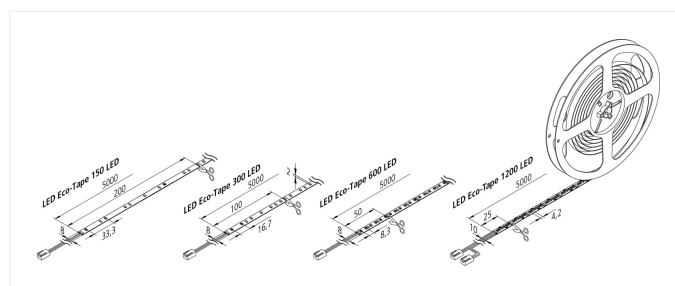

Eco-Tape

Self-adhesive LED Eco-Tape 5m 600 LED 40W dl

Description:

Flexible LED tape on roll, colour appearance daylight 6500 K, quick and easy installation due to double-sided 3M adhesive tape, supply cable 2,5 m already attached, the tape can be shortened at 50 mm (see marking), afterwards the tape can be reconnected again without soldering, with the connecting clips or cables, optional accessories: glass edge profile for lateral light supply of glass panes, corner profiles, cover profiles, milled profiles or mounting profiles, controller with remote control, DALI, Sonar, ZigBee or WiFi app

Connection: LED-Trafo DC 24 V
Life: L70/B10 >= 50.000 h
Light colour: 6500 K daylight
Beam angle: 120°
Energy efficiency: LED 140 lm/W luminaire: 936 lm/m (117 lm/W)
Energy efficiency class: F
Colour rendering: Ra/CRI >= 80
Symbols: CE, MM, UL, IP20, SK III
EAN-No.: 4051268191319
Weight: 0,08 kg

Special features:

- max. 6 m (version 40 W) on one supply cable, quick and easy installation due to double-sided adhesive tape
- Tapes can be shortened at 50 mm (version 600 LED) intervals according to the marks
- afterwards the Tapes can be reconnected without soldering with the connecting clips or cables

Eco-Tape

	120°	Ø	10W	20W	40W	80W
0,5m		650	460 lx	904 lx	1672 lx	3228 lx
1,0m		1300	115 lx	226 lx	418 lx	807 lx
1,5m		1950	51 lx	100 lx	186 lx	359 lx
2,0m		2600	29 lx	57 lx	105 lx	202 lx
2,5m		3250	18 lx	36 lx	67 lx	129 lx