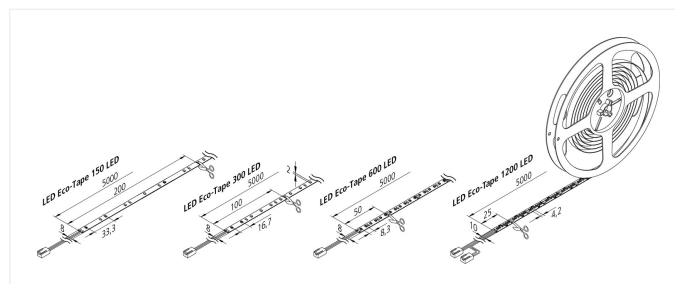

Eco-Tape

Self-adhesive LED Eco-Tape 5m 1200 LED 80W ww

Description:

Flexible LED tape on roll, colour appearance warm white 3000 K, quick and easy installation due to double-sided 3M adhesive tape, supply cable 2,5 m already attached, the tape can be shortened at 25 mm (see marking), afterwards the tape can be reconnected again without soldering, with the connecting clips or cables, optional accessories: glass edge profile for lateral light supply of glass panes, corner profiles, cover profiles, milled profiles or mounting profiles, controller with remote control, DALI, Sonar, ZigBee or WiFi app

Connection: LED-Trafo DC 24 V
Life: L70/B10 >= 50.000 h
Light colour: 3000 K warm white
Beam angle: 120°
Energy efficiency: LED 140 lm/W luminaire: 1870 lm/m (117 lm/W)
Energy efficiency class: F
Colour rendering: Ra/CRI >= 80
Symbols: CE, MM, UL, IP20, SK III
EAN-No.: 4051268191326
Weight: 0,12 kg

Special features:

- max. 5 m (version 80 W) on one supply cable, quick and easy installation due to double-sided adhesive tape
- Tapes can be shortened at 25 mm (version 1200 LED) intervals according to the marks
- afterwards the Tapes can be reconnected without soldering up to 3 max. with the connecting clips or cables

Eco-Tape

	120°	Ø	10W	20W	40W	80W
0,5m		650	460 lx	904 lx	1672 lx	3228 lx
1,0m		1300	115 lx	226 lx	418 lx	807 lx
1,5m		1950	51 lx	100 lx	186 lx	359 lx
2,0m		2600	29 lx	57 lx	105 lx	202 lx
2,5m		3250	18 lx	36 lx	67 lx	129 lx