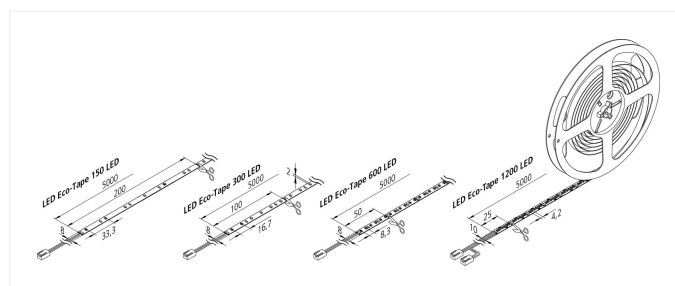

### Description:

Flexible LED tape on roll, colour appearance neutral white 4000 K, quick and easy installation due to double-sided 3M adhesive tape, supply cable 2,5 m already attached, the tape can be shortened at 25 mm (see marking), afterwards the tape can be reconnected again without soldering, with the connecting clips or cables, optional accessories: glass edge profile for lateral light supply of glass panes, corner profiles, cover profiles, milled profiles or mounting profiles, controller with remote control, DALI, Sonar, ZigBee or WiFi app

**Connection:** LED-Trafo DC 24 V  
**Life:** L70/B10 >= 50.000 h  
**Light colour:** 4000 K neutral white  
**Beam angle:** 120°  
**Energy efficiency:** LED 140 lm/W luminaire: 1870 lm/m (117 lm/W)  
**Energy efficiency class:** F  
**Colour rendering:** Ra/CRI >= 80  
**Symbols:** CE, MM, UL, IP20, SK III  
**EAN-No.:** 4051268191333  
**Weight:** 0,12 kg

### Special features:

- max. 5 m (version 80 W) on one supply cable, quick and easy installation due to double-sided adhesive tape
- Tapes can be shortened at 25 mm (version 1200 LED) intervals according to the marks
- afterwards the Tapes can be reconnected without soldering up to 3 max. with the connecting clips or cables

### Eco-Tape

|      | 120° | Ø    | 10W    | 20W    | 40W     | 80W     |
|------|------|------|--------|--------|---------|---------|
| 0,5m |      | 650  | 460 lx | 904 lx | 1672 lx | 3228 lx |
| 1,0m |      | 1300 | 115 lx | 226 lx | 418 lx  | 807 lx  |
| 1,5m |      | 1950 | 51 lx  | 100 lx | 186 lx  | 359 lx  |
| 2,0m |      | 2600 | 29 lx  | 57 lx  | 105 lx  | 202 lx  |
| 2,5m |      | 3250 | 18 lx  | 36 lx  | 67 lx   | 129 lx  |