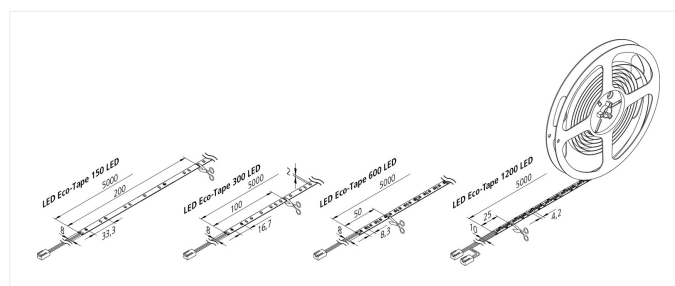

### Description:

Flexible LED tape on roll, colour appearance extra warm white 2700 K, quick and easy installation due to double-sided 3M adhesive tape, supply cable 2,5 m already attached, the tape can be shortened at 25 mm (see marking), afterwards the tape can be reconnected again without soldering, with the connecting clips or cables, optional accessories: glass edge profile for lateral light supply of glass panes, corner profiles, cover profiles, milled profiles or mounting profiles, controller with remote control, DALI, Sonar, ZigBee or WiFi app

**Connection:** LED-Trafo DC 24 V  
**Life:** L70/B10 >= 50.000 h  
**Light colour:** 2700 K extra warm white  
**Beam angle:** 120°  
**Energy efficiency:** LED 140 lm/W luminaire: 1870 lm/m (117 lm/W)  
**Energy efficiency class:** F  
**Colour rendering:** Ra/CRI >= 80  
**Symbols:** CE, MM, UL, IP20, SK III  
**EAN-No.:** 4051268191340  
**Weight:** 0,12 kg

### Special features:

- max. 5 m (version 80 W) on one supply cable, quick and easy installation due to double-sided adhesive tape
- Tapes can be shortened at 25 mm (version 1200 LED) intervals according to the marks
- afterwards the Tapes can be reconnected without soldering up to 3 max. with the connecting clips or cables

### Eco-Tape

	120°	Ø	10W	20W	40W	80W
0,5m		650	460 lx	904 lx	1672 lx	3228 lx
1,0m		1300	115 lx	226 lx	418 lx	807 lx
1,5m		1950	51 lx	100 lx	186 lx	359 lx
2,0m		2600	29 lx	57 lx	105 lx	202 lx
2,5m		3250	18 lx	36 lx	67 lx	129 lx