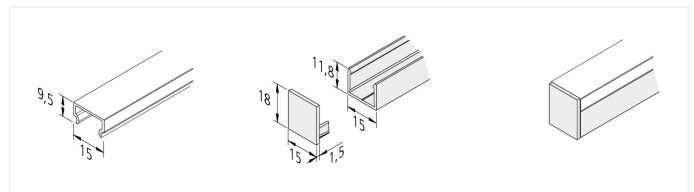

Cover Profile H

Plastic LED Cover Profile H 15mm 1m highly matt

Description:

LED cover profile H 15 mm, highly matt, for planar light (> Tape 300) as accent lighting

EAN-No.: 4051268193221

Weight: 0,036 kg

Special features:

- cover profile for homogeneous planar light (as of Tape 300) as accent lighting

Order number:
20301280810

limited availability

available versions

Choose from the options below. The currently selected one is highlighted in color.