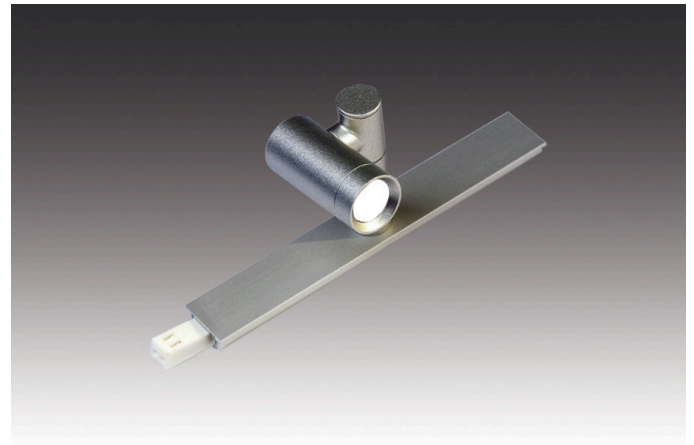

LED-2-Link Spot

Rotate and swivel aluminium showcase spotlight LED 2 Link Spot 1x 1,5W nw anodized aluminium

Description:

rotate and swivel LED Spot, combinable, metal housing, light appearance neutral white approx. 4000K, feed-through wiring with LED 24 plug + LED 24 connector, optional accessories: various recessed and surface-mounted profiles as well as combinable with different kinds of luminaires, Dim-Controller with remote control, 1-10V, DALI, ZigBee, Sonar or WiFi

Connection: LED-Trafo DC 24 V
Life: L90/B10 >= 60.000 h
Light colour: 4000 K neutral white
Beam angle: 38°
Energy efficiency: LED 110 lm/W; luminaire: 80 lm (53 lm/W)
Colour rendering: Ra/CRI >= 90
Symbols: CE, MM, UL, IP20, SK III
EAN-No.: 4051268165587
Weight: 0,038 kg

Special features:

- 300° rotatable and swivelable by 300°
- max. 48 W per supply cable

LED-2-Link Spot

	38°	Ø	ww	nw
0,5m		290	424 lx	520 lx
1,0m		580	106 lx	130 lx
1,5m		870	47 lx	58 lx
2,0m		1160	27 lx	33 lx
2,5m		1450	17 lx	21 lx