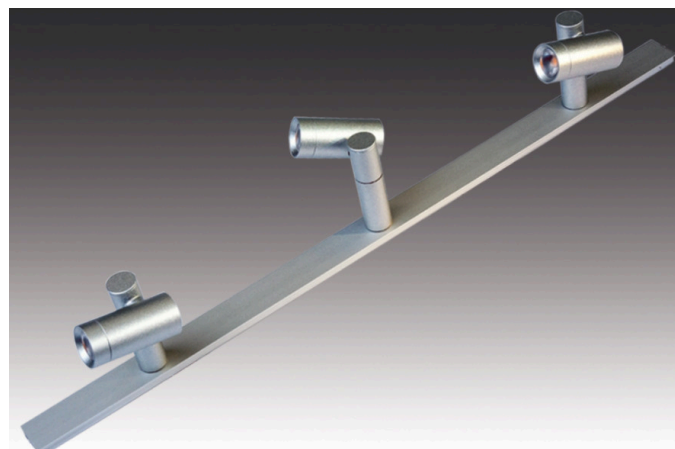

## LED-2-Link Spot

Rotate and swivel aluminium showcase spotlight LED 2 Link Spot 3x 1,5W nw anodized aluminium

### Description:

rotate and swivel LED Spot, combinable, metal housing, light appearance neutral white approx. 4000K, feed-through wiring with LED 24 plug + LED 24 connector, optional accessories: various recessed and surface-mounted profiles as well as combinable with different kinds of luminaires, Dim-Controller with remote control, 1-10V, DALI, ZigBee, Sonar or WiFi

**Connection:** LED-Trafo DC 24 V

**Life:** L90/B10 >= 60.000 h

**Light colour:** 4000 K neutral white

**Beam angle:** 38°

**Energy efficiency:** LED 110 lm/W; luminaire: 80 lm (53 lm/W)

**Colour rendering:** Ra/CRI >= 90

### Special features:

- 300° rotatable and swivelable by 300°
- max. 48 W per supply cable